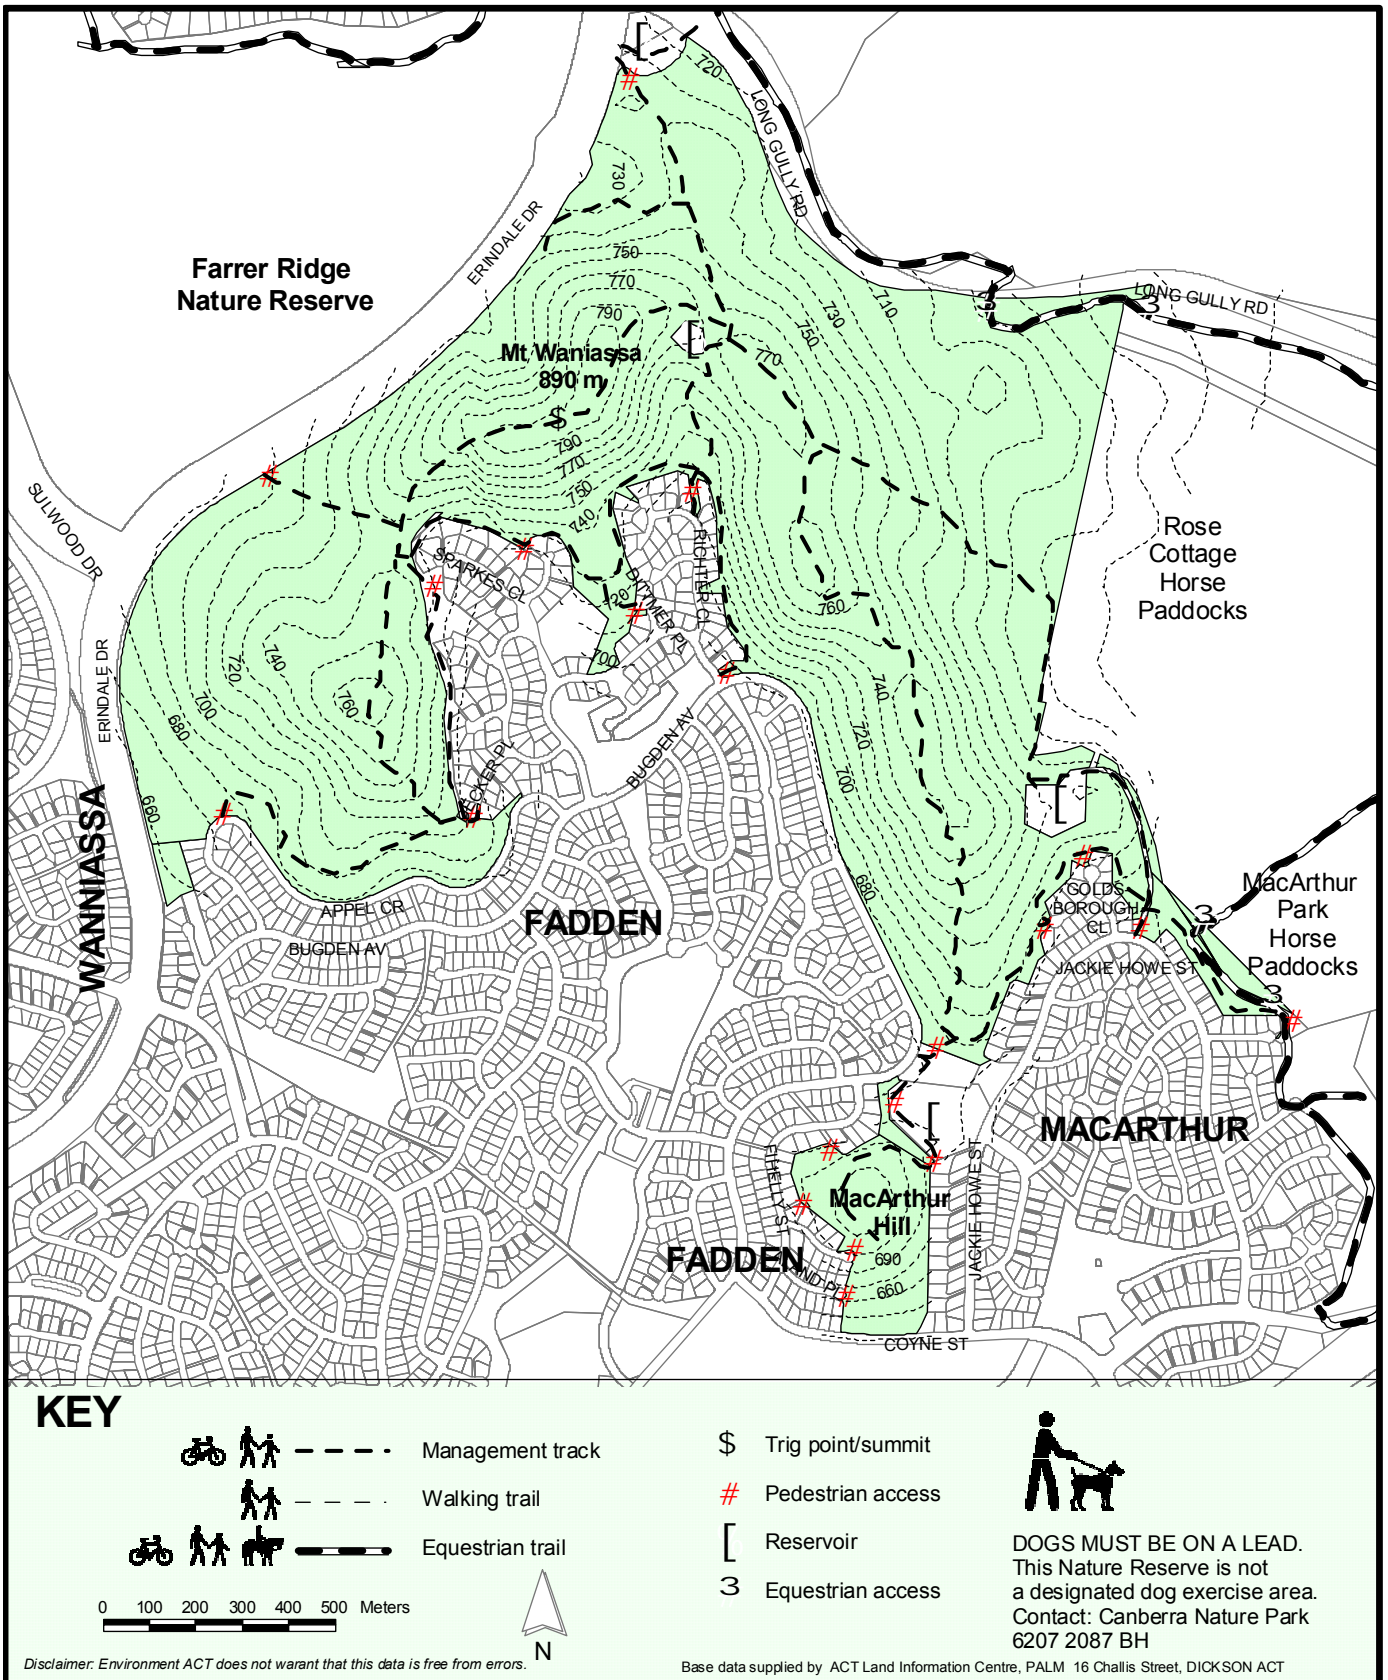

Canberra Nature Park

WANNIASSA HILLS NATURE RESERVE

Helpline: (02) 6207 9777
www.environment.act.gov.au

Data copyright © Australian Capital Territory Canberra 2004