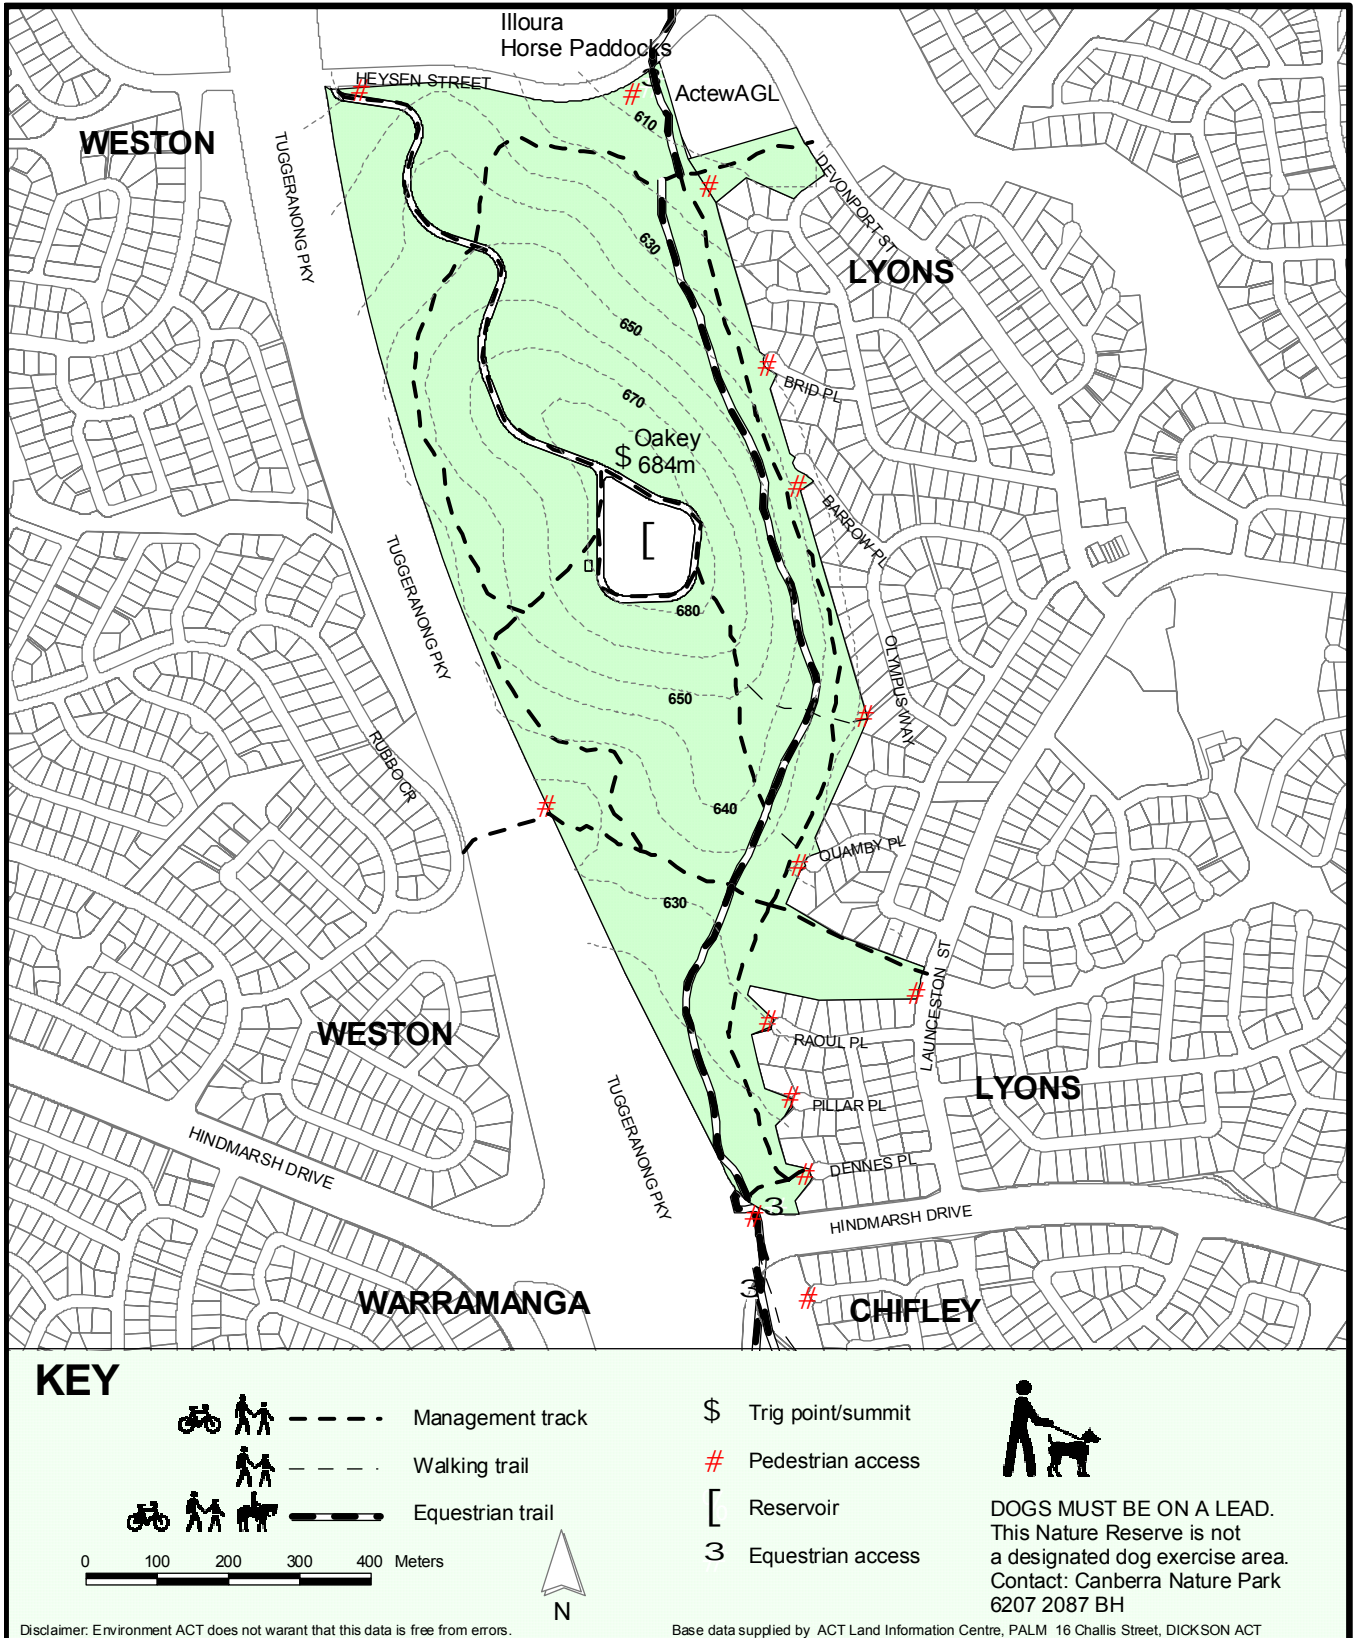

Canberra Nature Park

Oakey Hill Nature Reserve

Helpline: (02) 6207 9777
www.environment.act.gov.au

Data copyright © Australian Capital Territory Canberra 2004

DOGS MUST BE ON A LEAD.
 This Nature Reserve is not a designated dog exercise area.
 Contact: Canberra Nature Park
 6207 2087 BH