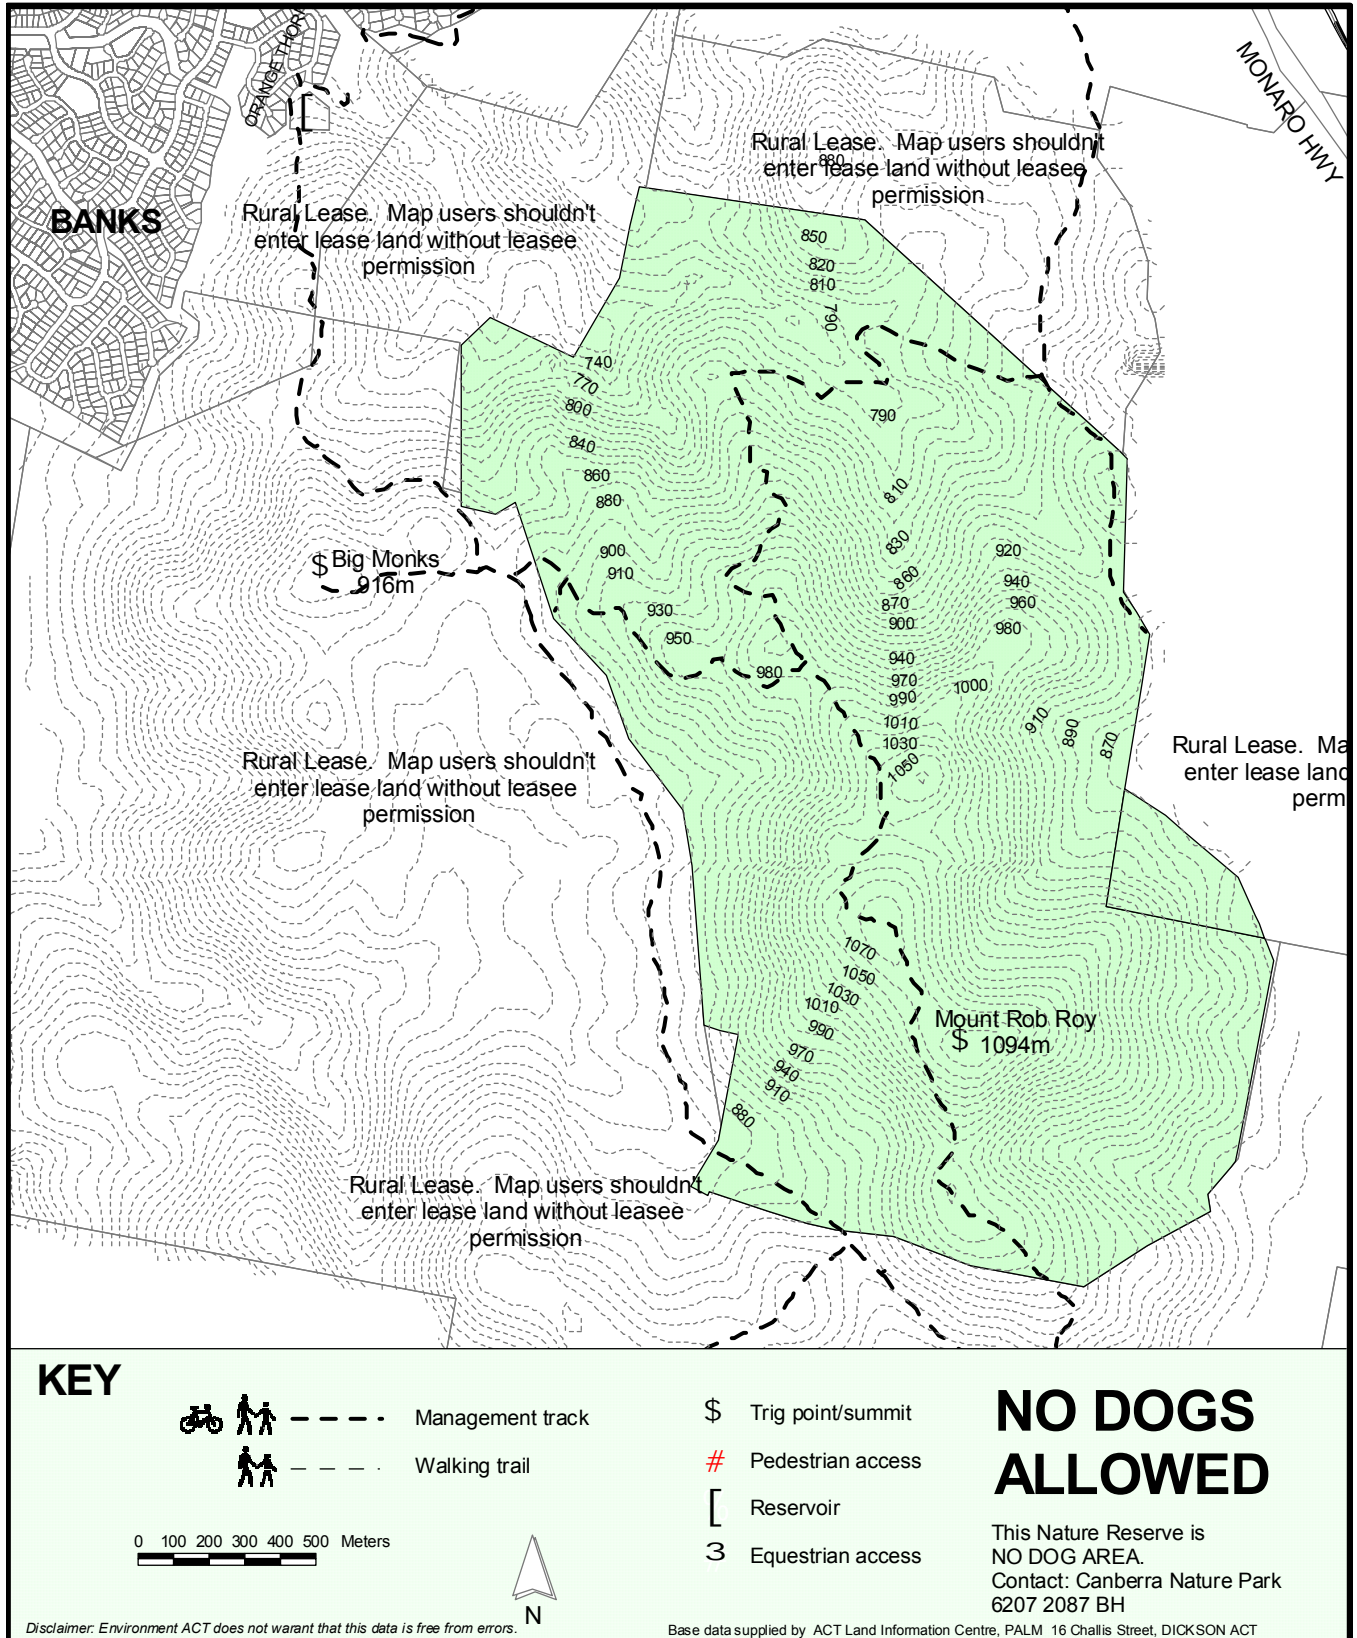

Canberra Nature Park

ROB ROY NATURE RESERVE

Helpline: (02) 6207 9777
www.environment.act.gov.au

Data copyright © Australian Capital Territory Canberra 2004