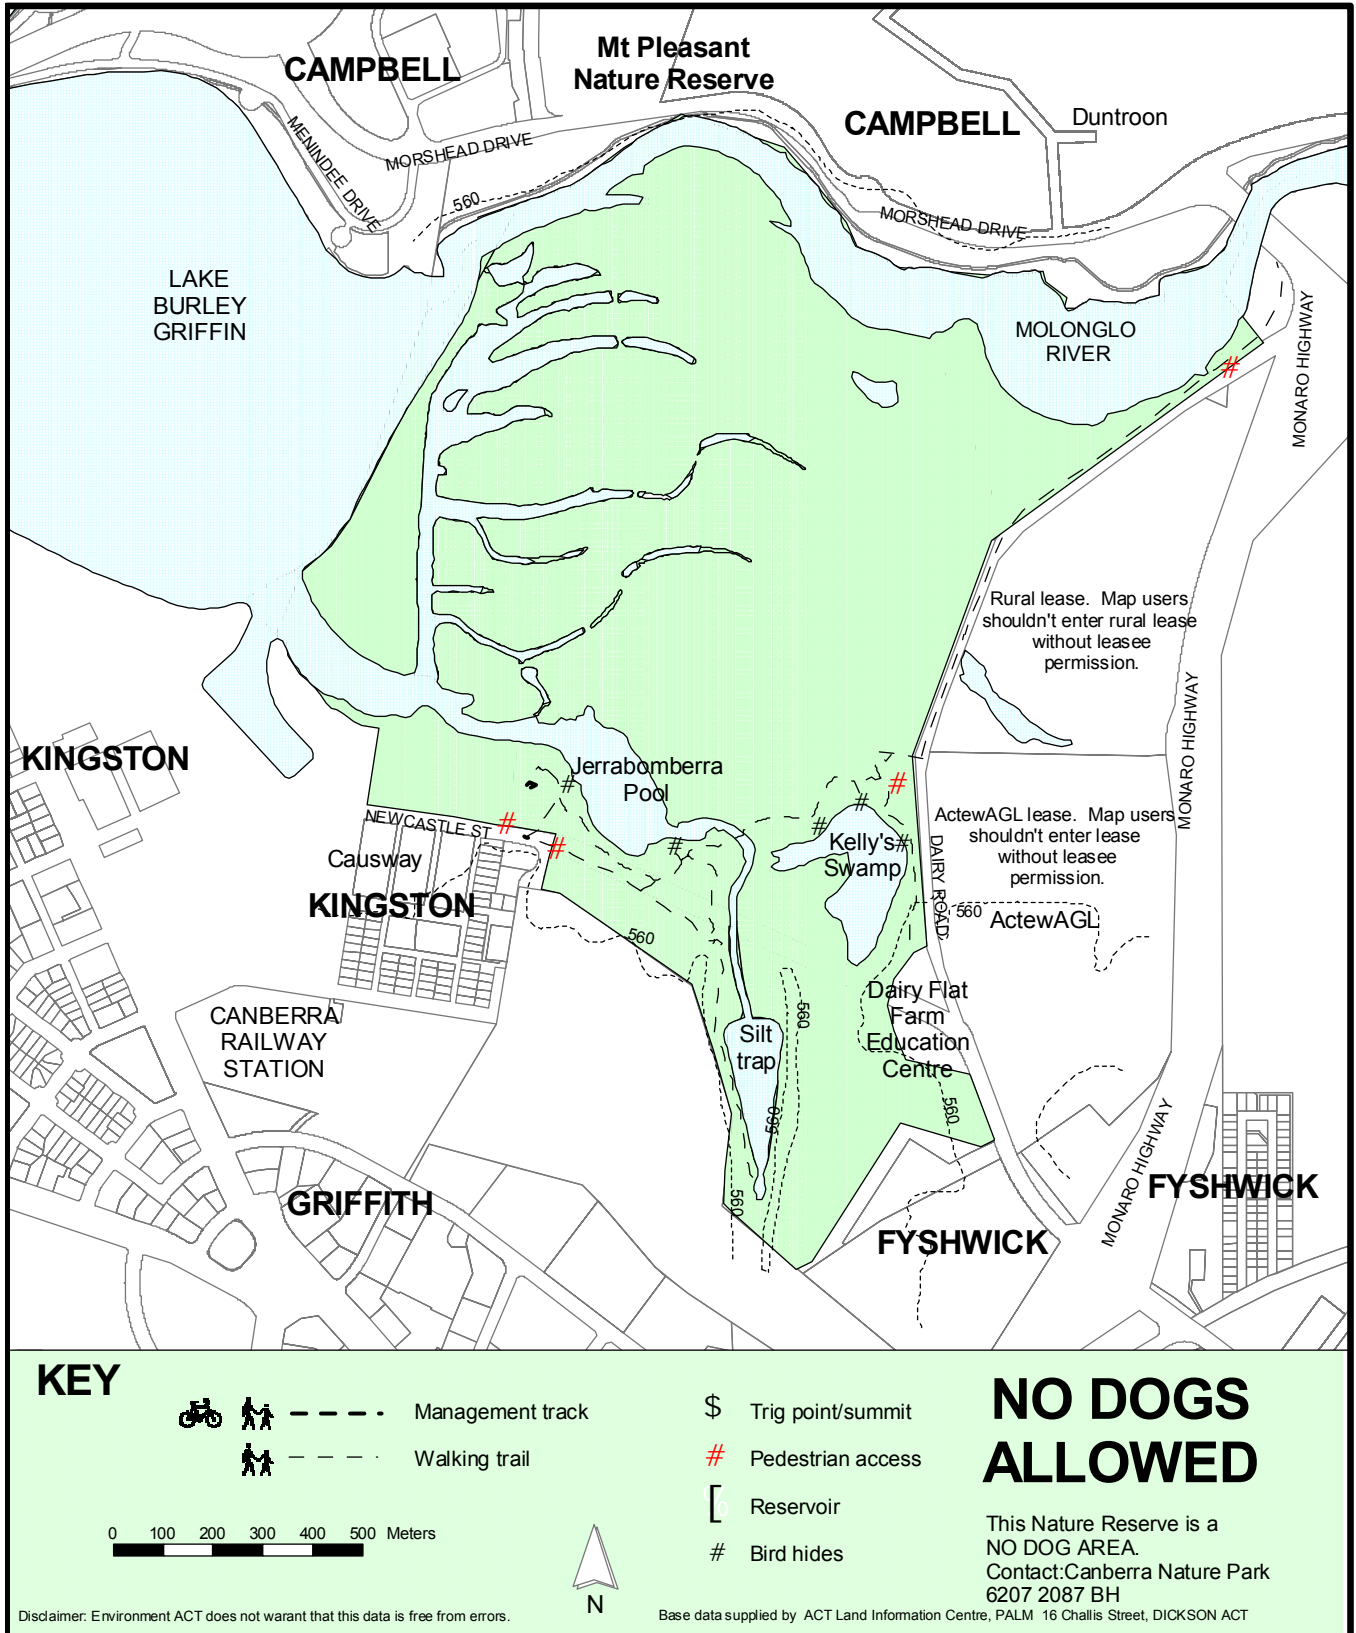

Canberra Nature Park

JERRABOMBERRA WETLANDS NATURE RESERVE

Helpline: (02) 6207 9777
www.environment.act.gov.au

Data copyright © Australian Capital Territory Canberra 2004

environment ACT
 CHIEF MINISTER'S DEPARTMENT