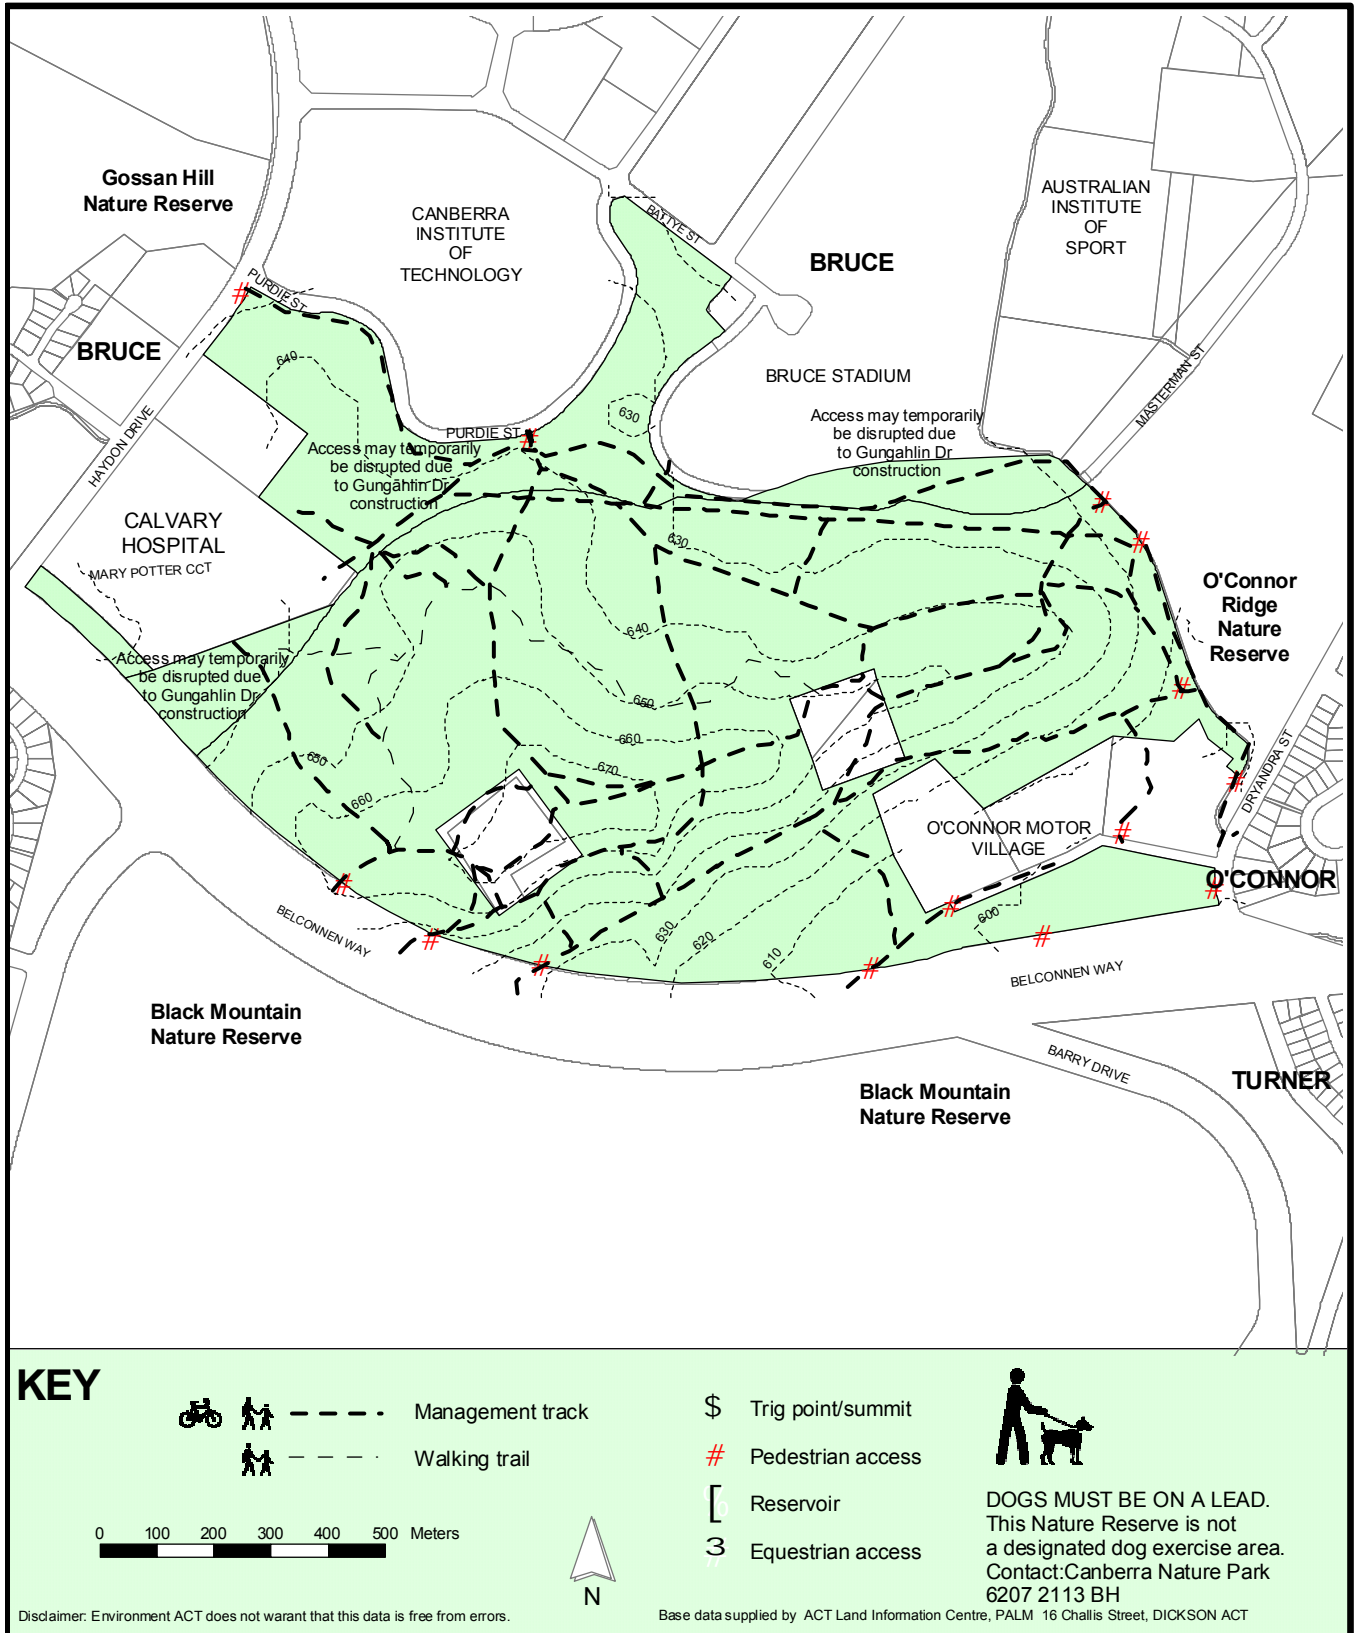

Canberra Nature Park

BRUCE RIDGE NATURE RESERVE

Helpline: (02) 6207 9777
www.environment.act.gov.au

Data copyright © Australian Capital Territory Canberra 2004