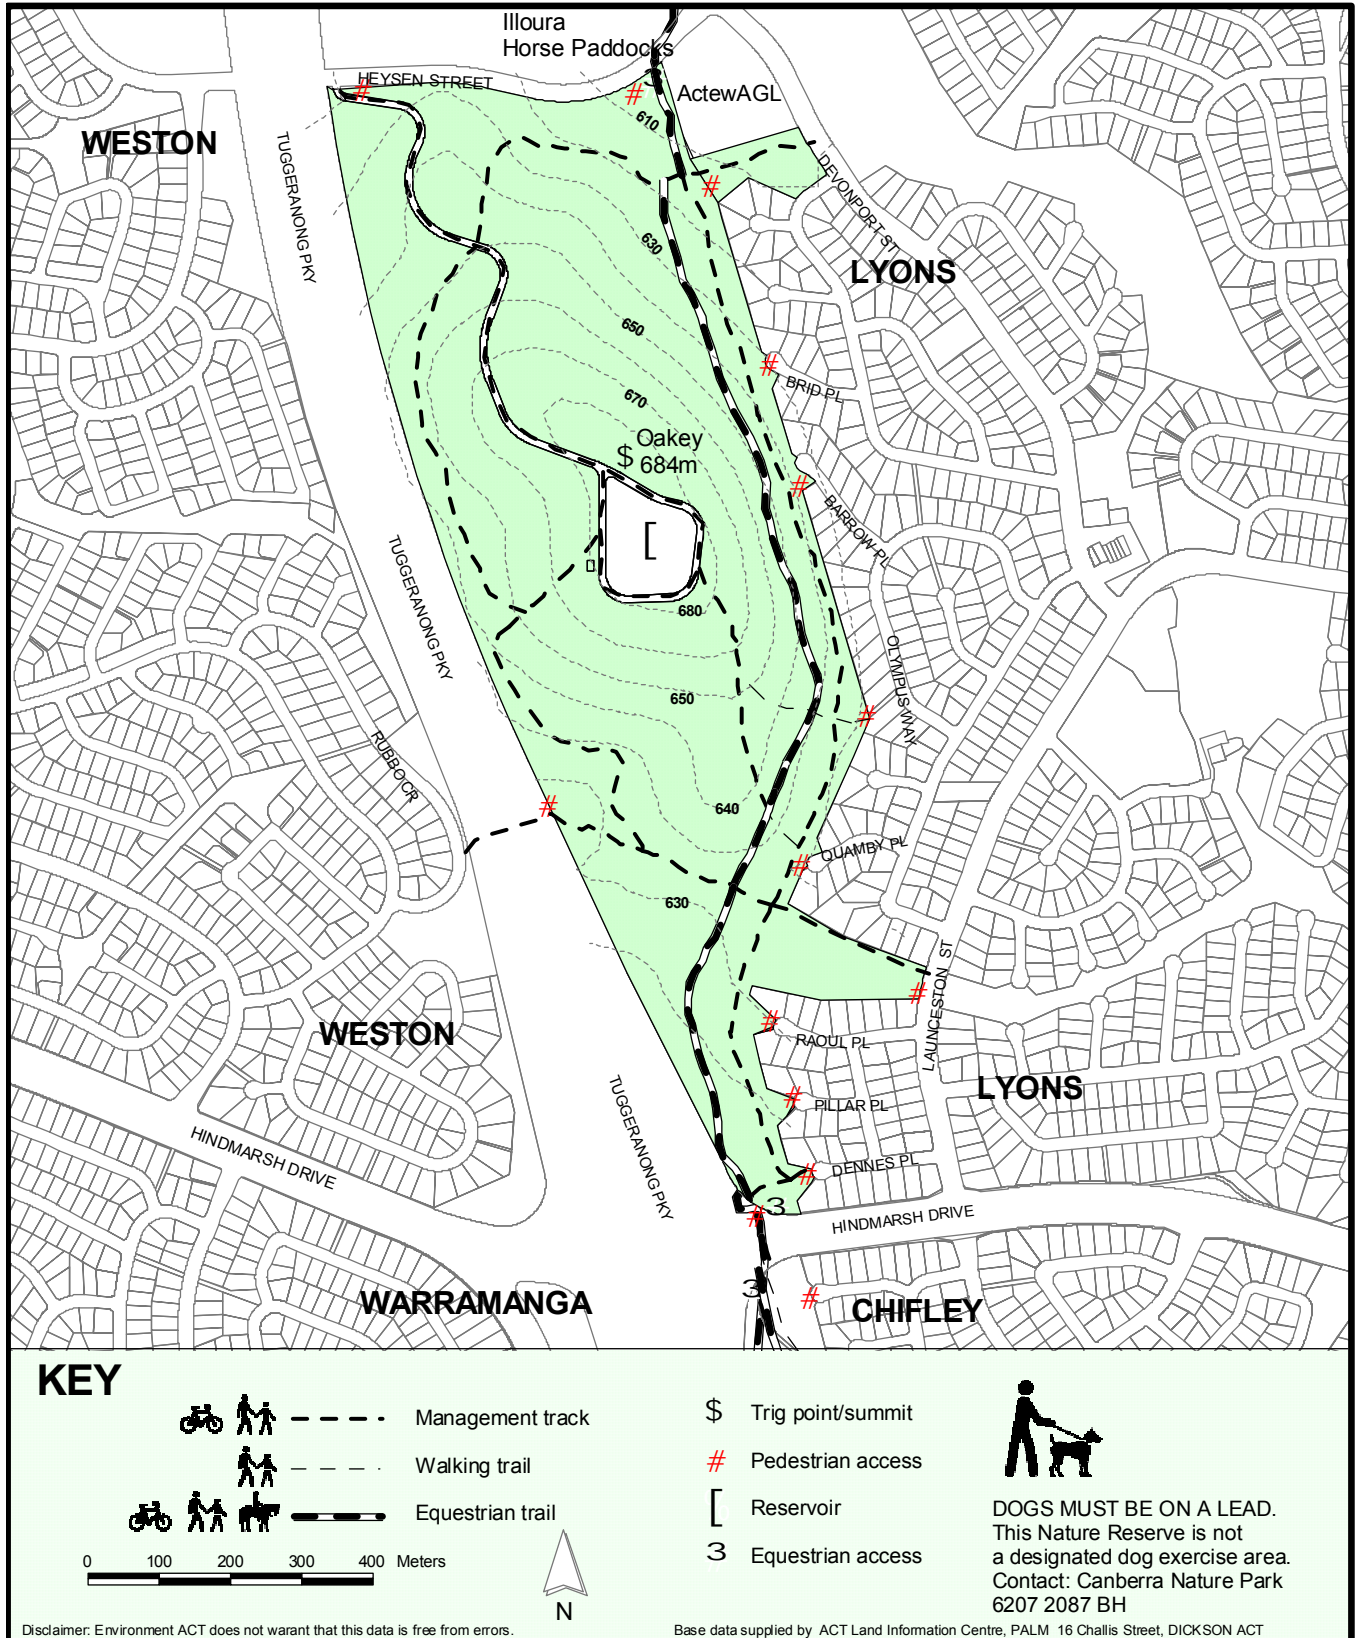

Canberra Nature Park

Oakey Hill Nature Reserve

Helpline: (02) 6207 9777
www.environment.act.gov.au

Data copyright © Australian Capital Territory Canberra 2004

DOGS MUST BE ON A LEAD.
 This Nature Reserve is not a designated dog exercise area.
 Contact: Canberra Nature Park
 6207 2087 BH