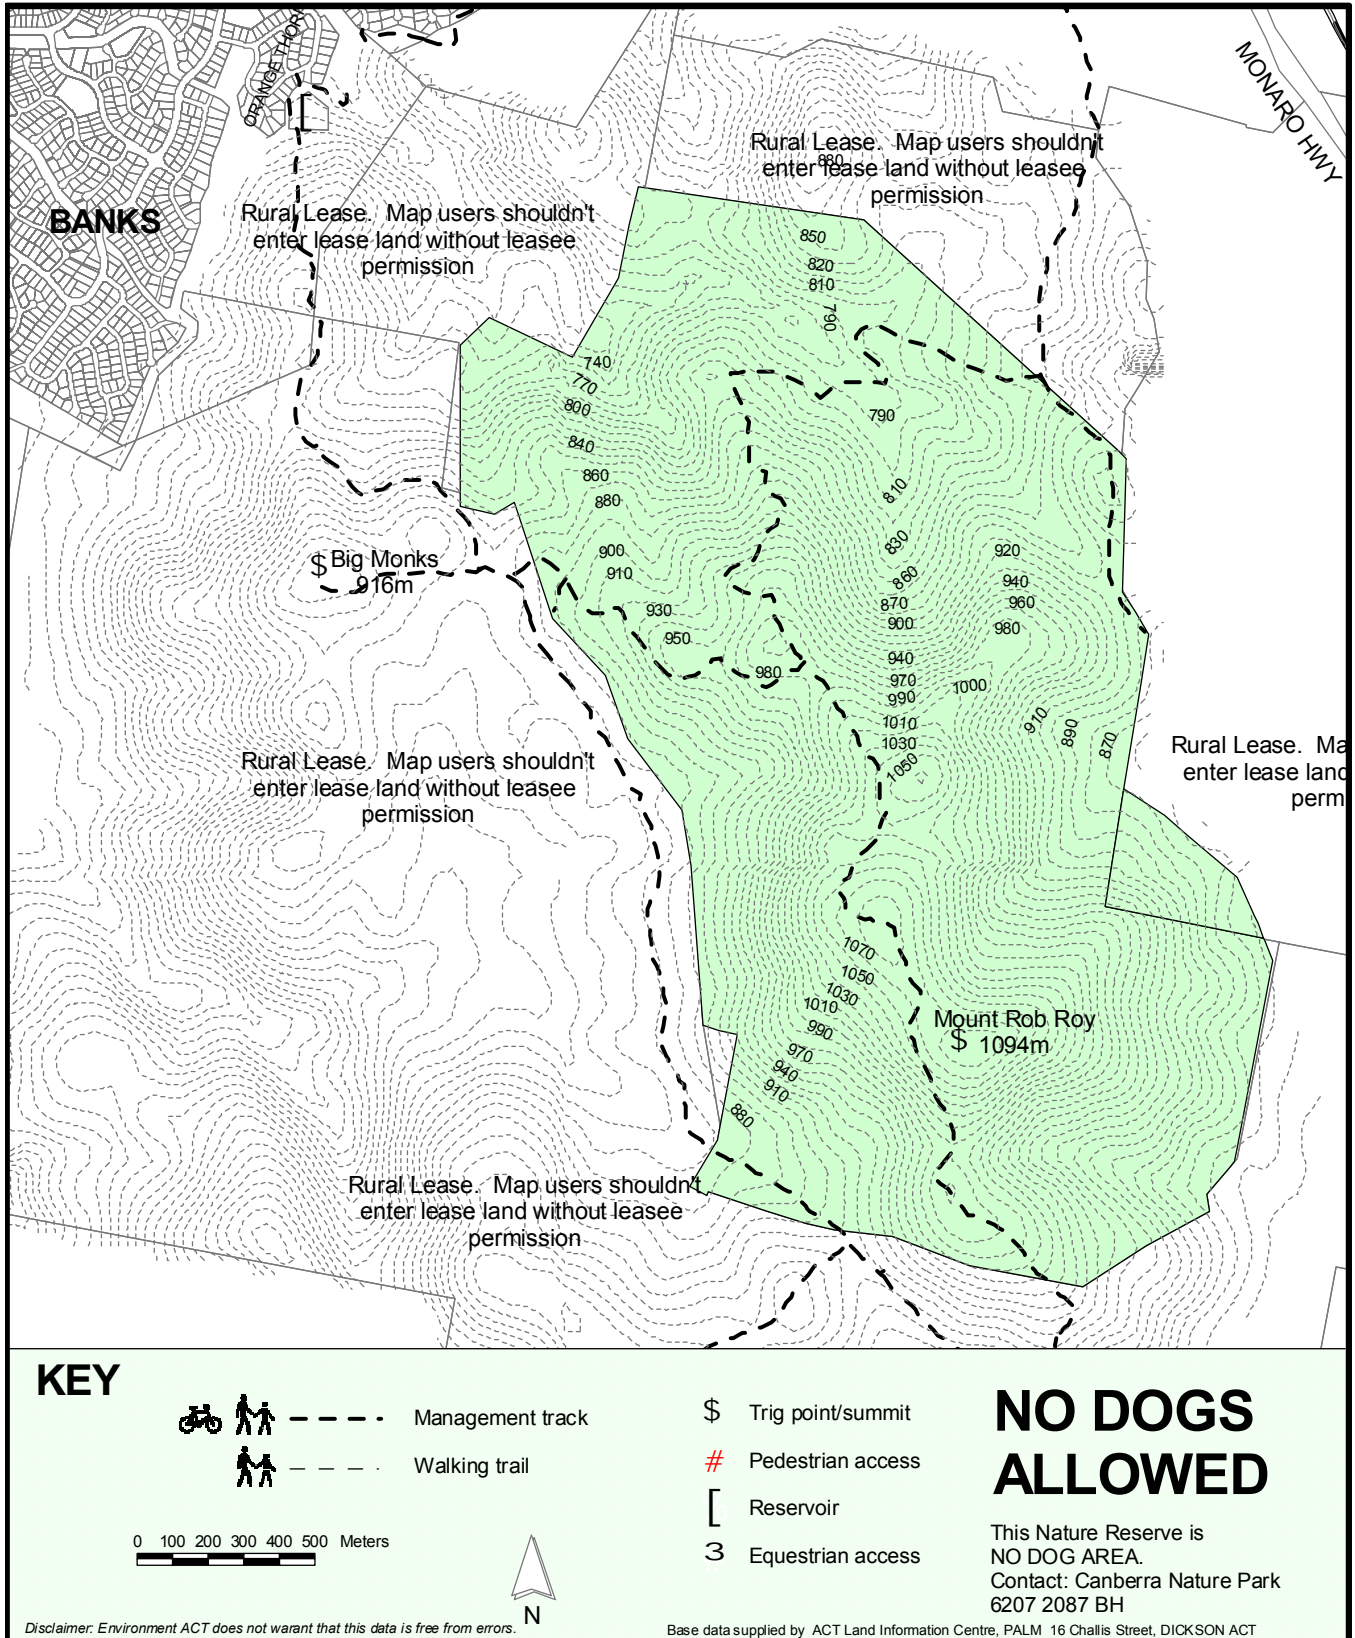

# Canberra Nature Park

## ROB ROY NATURE RESERVE

Helpline: (02) 6207 9777  
[www.environment.act.gov.au](http://www.environment.act.gov.au)

Data copyright © Australian Capital Territory Canberra 2004