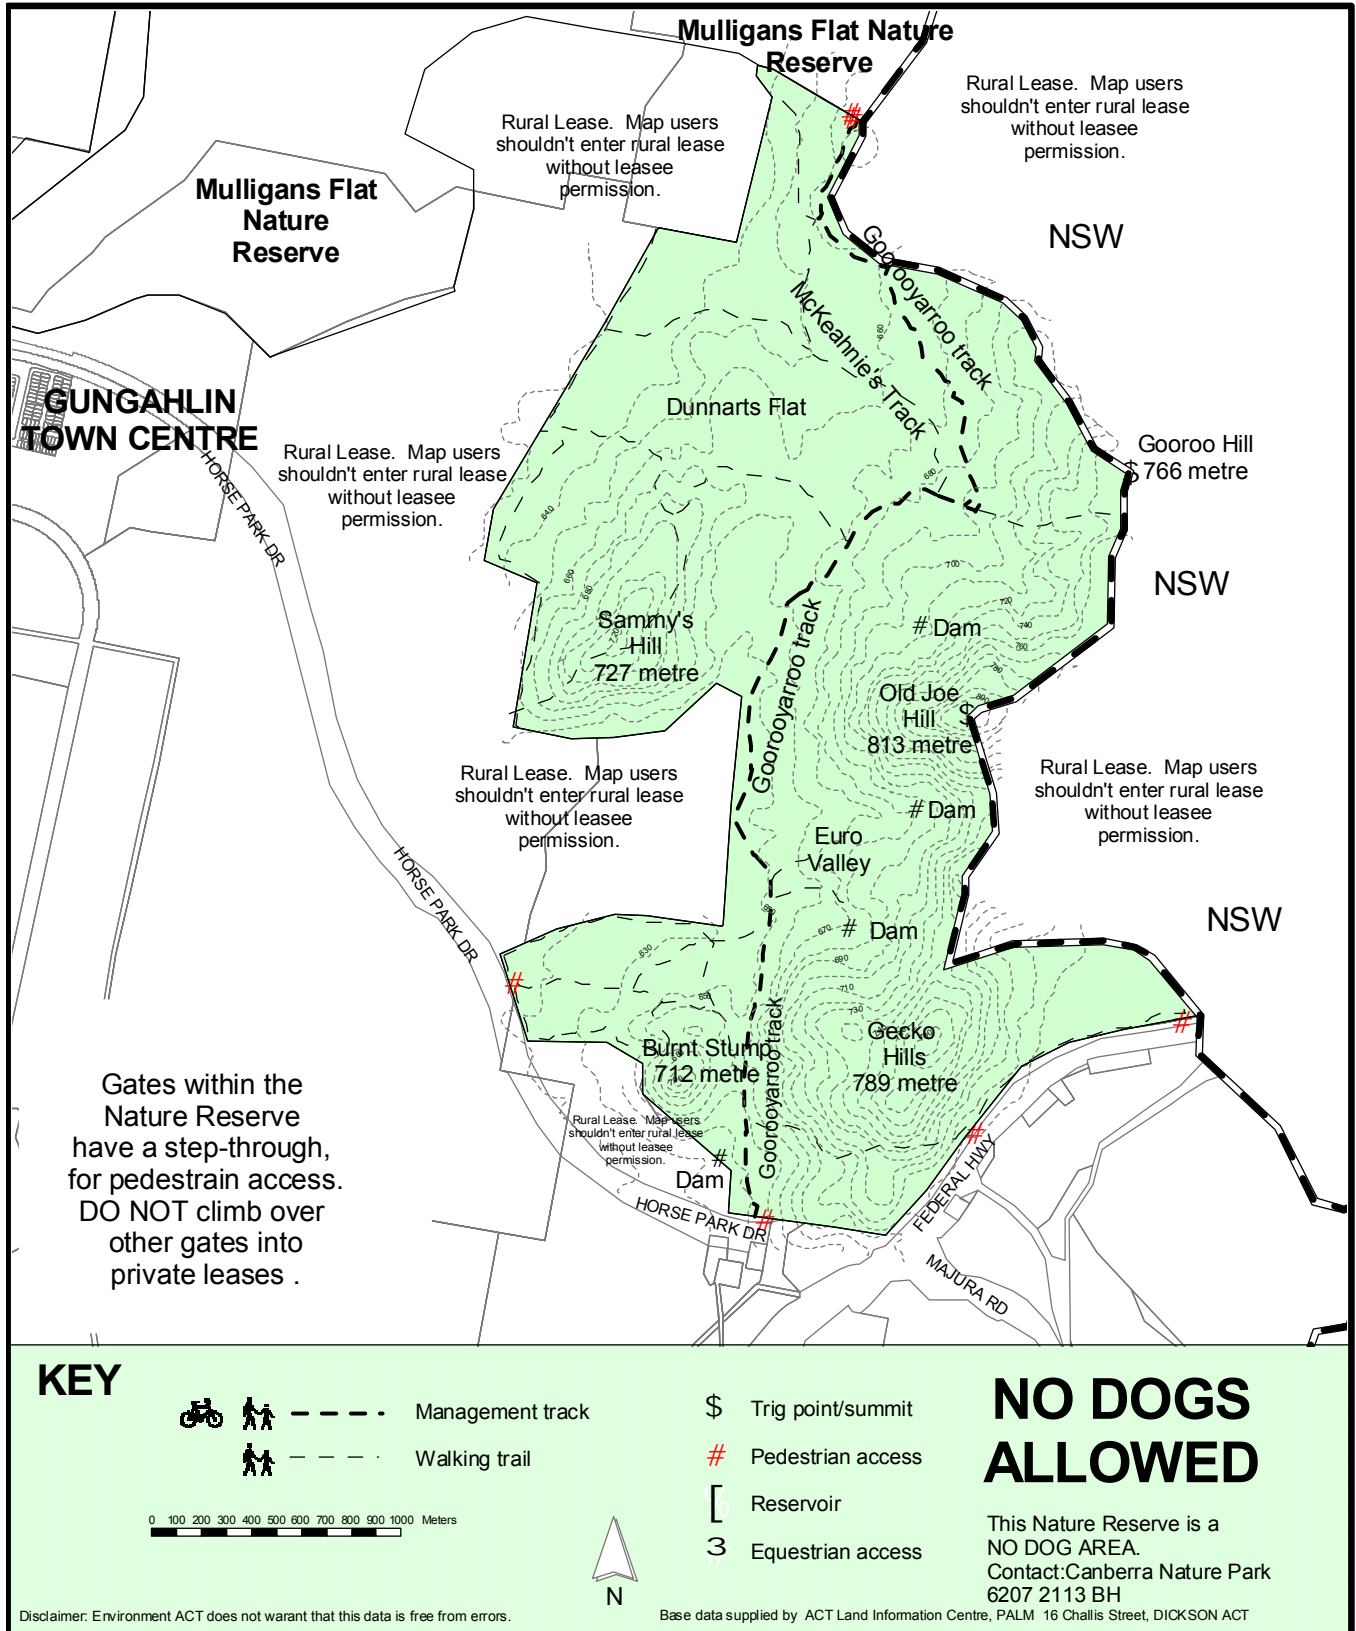

Canberra Nature Park

GOOROYARROO NATURE RESERVE

Gates within the Nature Reserve have a step-through, for pedestrian access. DO NOT climb over other gates into private leases.

NO DOGS ALLOWED

This Nature Reserve is a NO DOG AREA.
 Contact: Canberra Nature Park
 6207 2113 BH