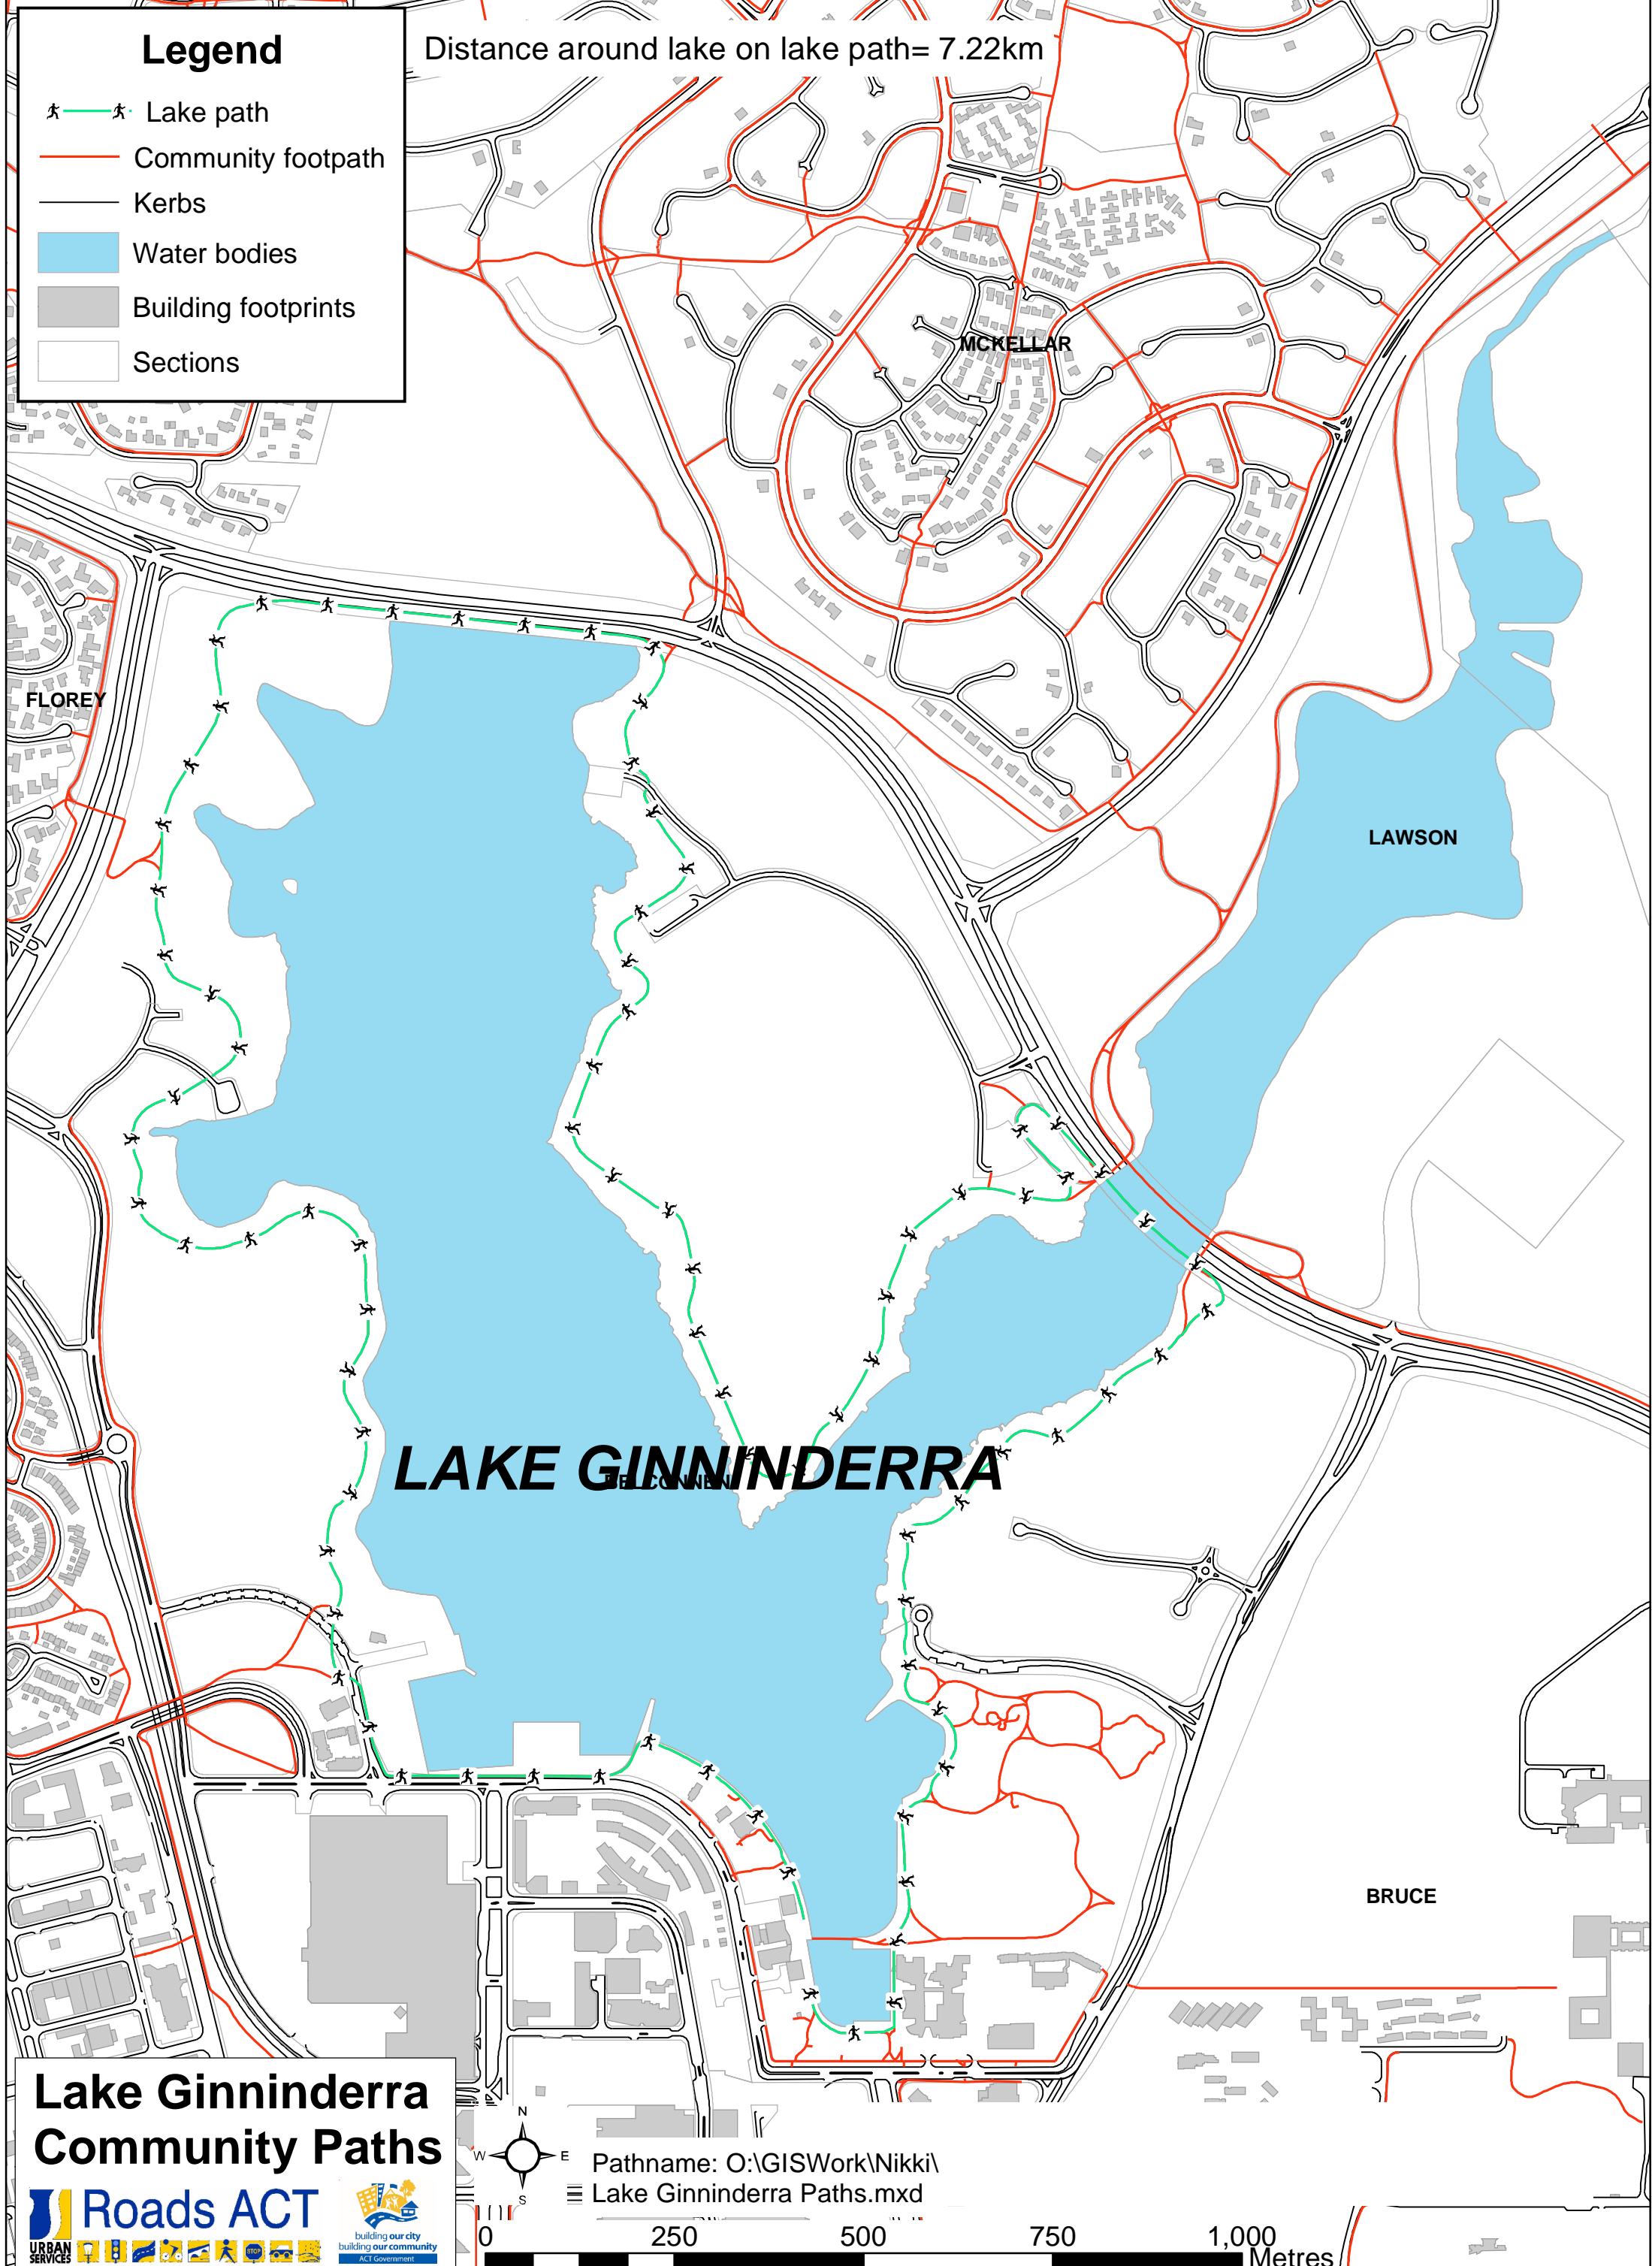

Legend

- Lake path
- Community footpath
- Kerbs
- Water bodies
- Building footprints
- Sections

Distance around lake on lake path= 7.22km

LAKE GINNINDERRA

Lake Ginninderra Community Paths

Pathname: O:\GISWork\Nikki\
Lake Ginninderra Paths.mxd

0 250 500 750 1,000 Metres