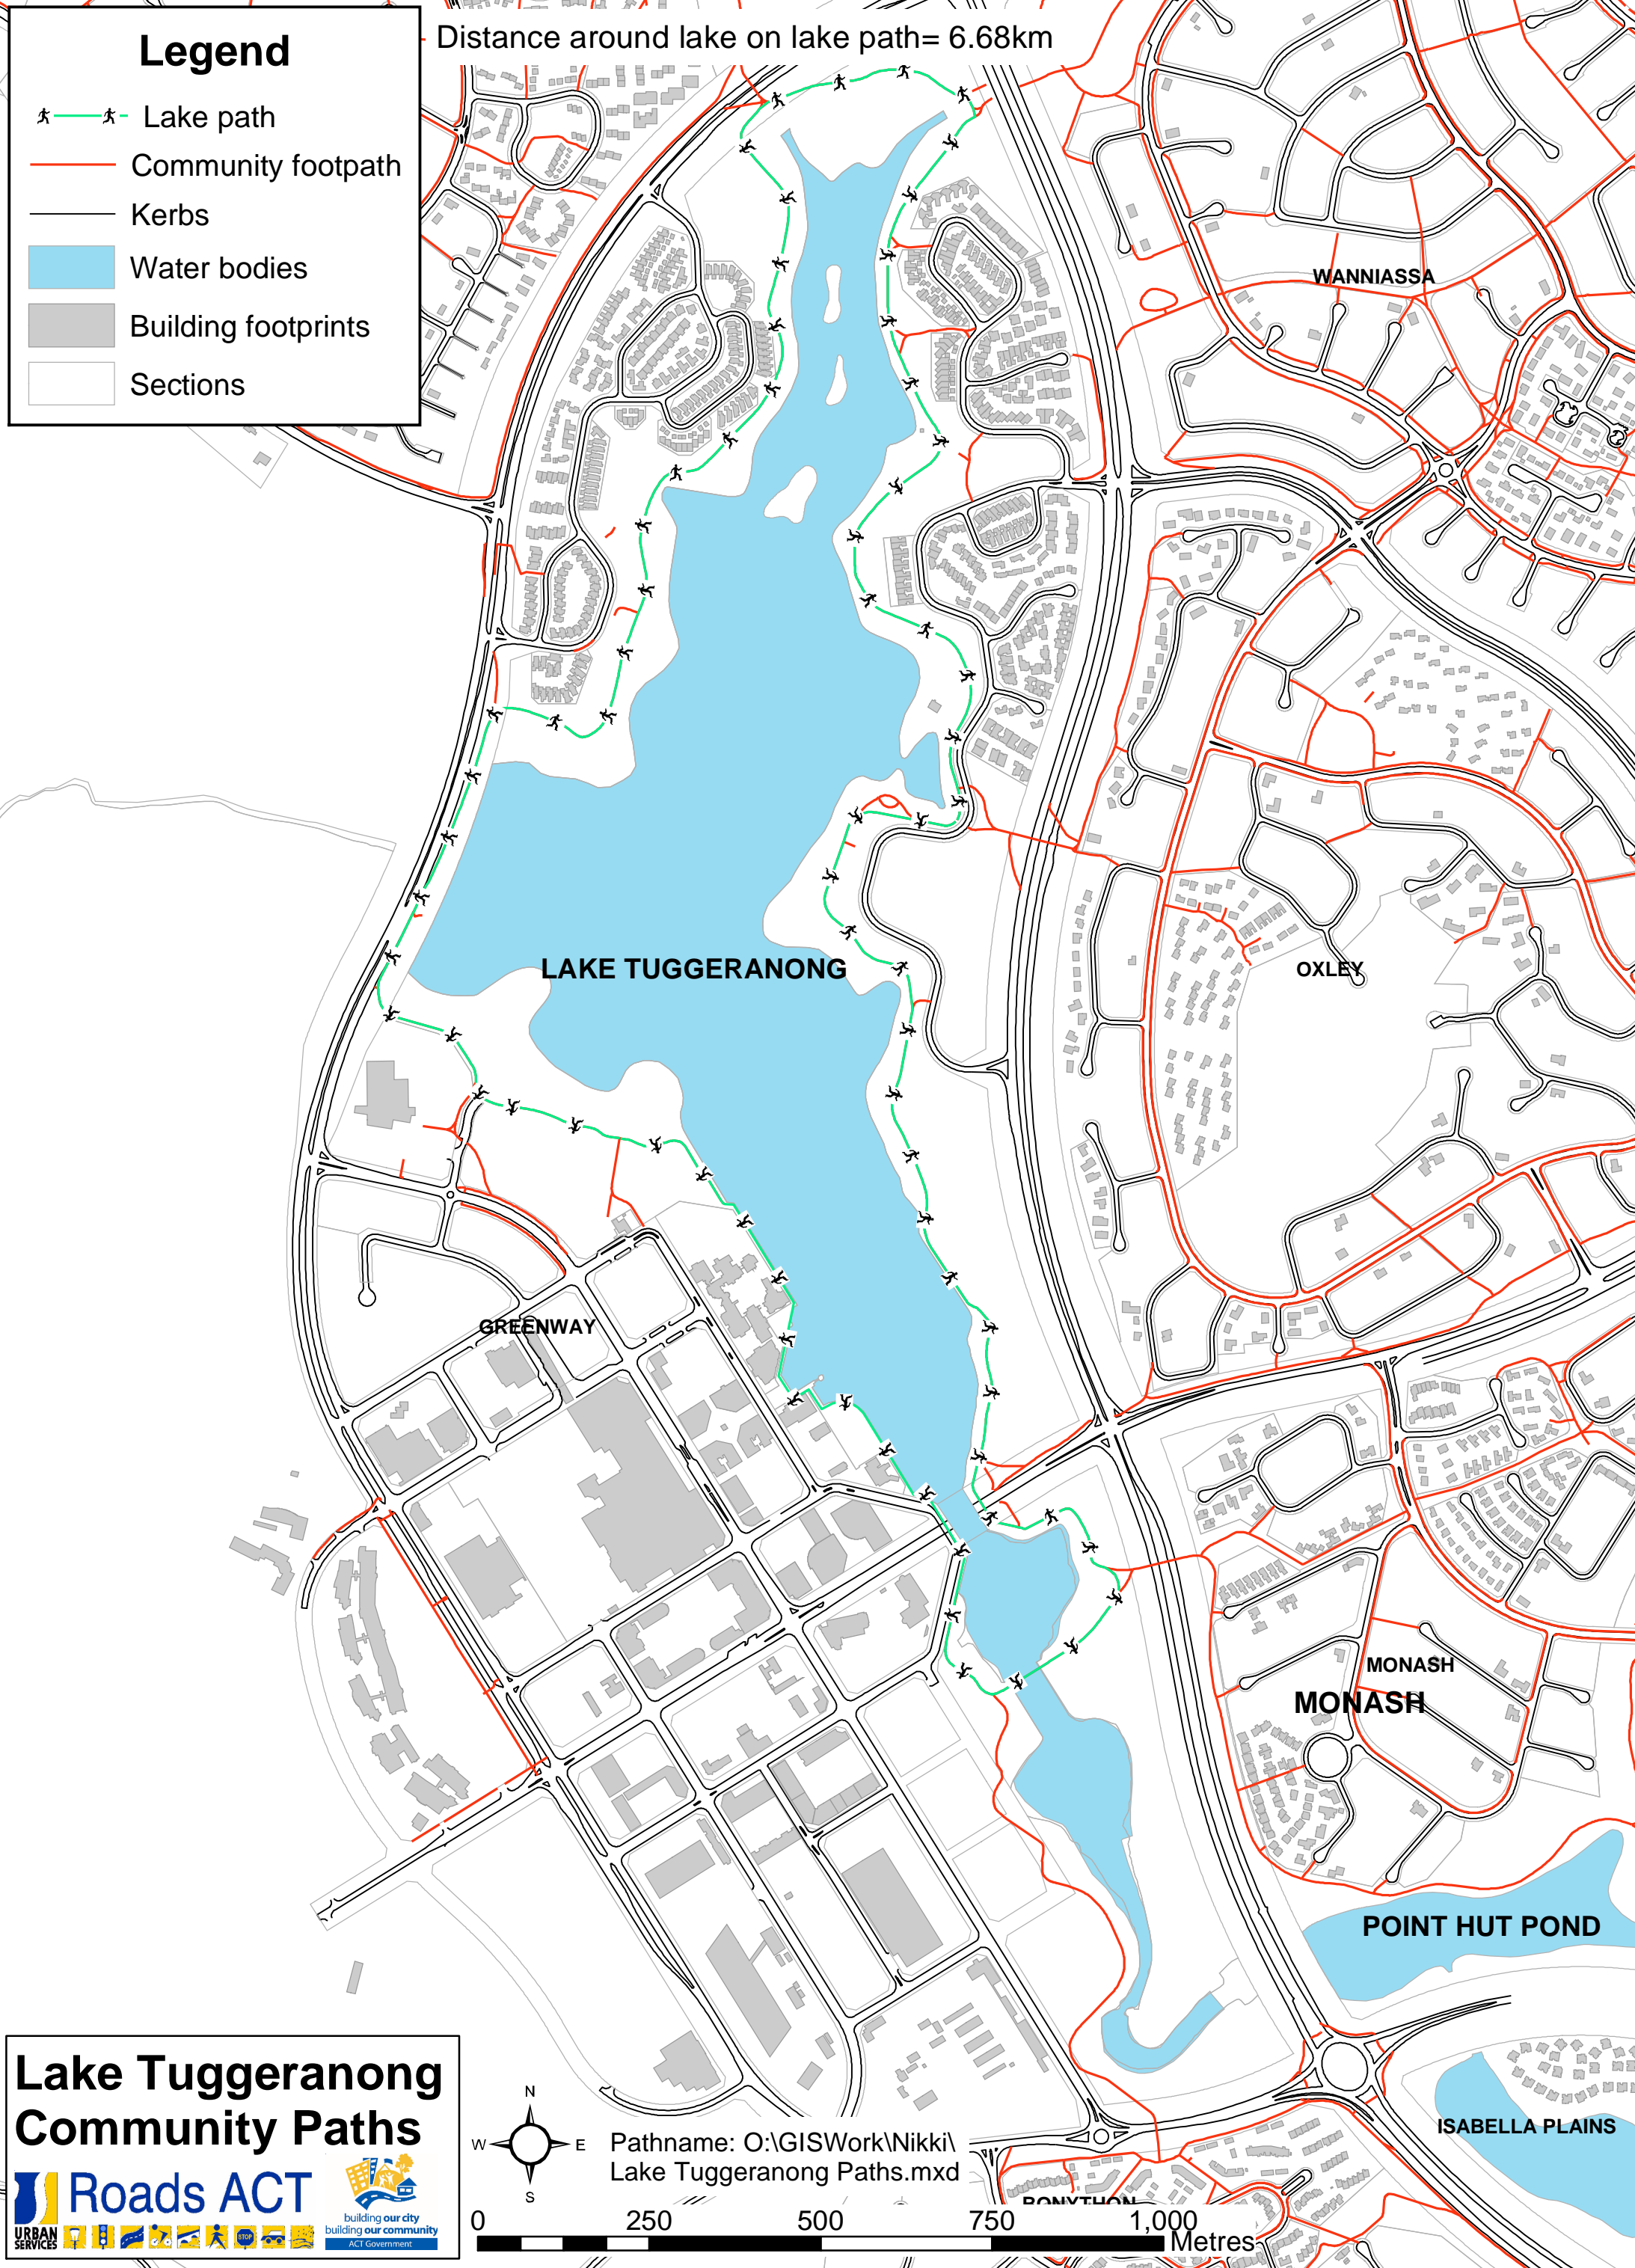

Legend

-  Lake path
-  Community footpath
-  Kerbs
-  Water bodies
-  Building footprints
-  Sections

Distance around lake on lake path= 6.68km

Lake Tuggeranong Community Paths

Pathname: O:\GISWork\Nikki\ Lake Tuggeranong Paths.mxd

0 250 500 750 1,000 Metres