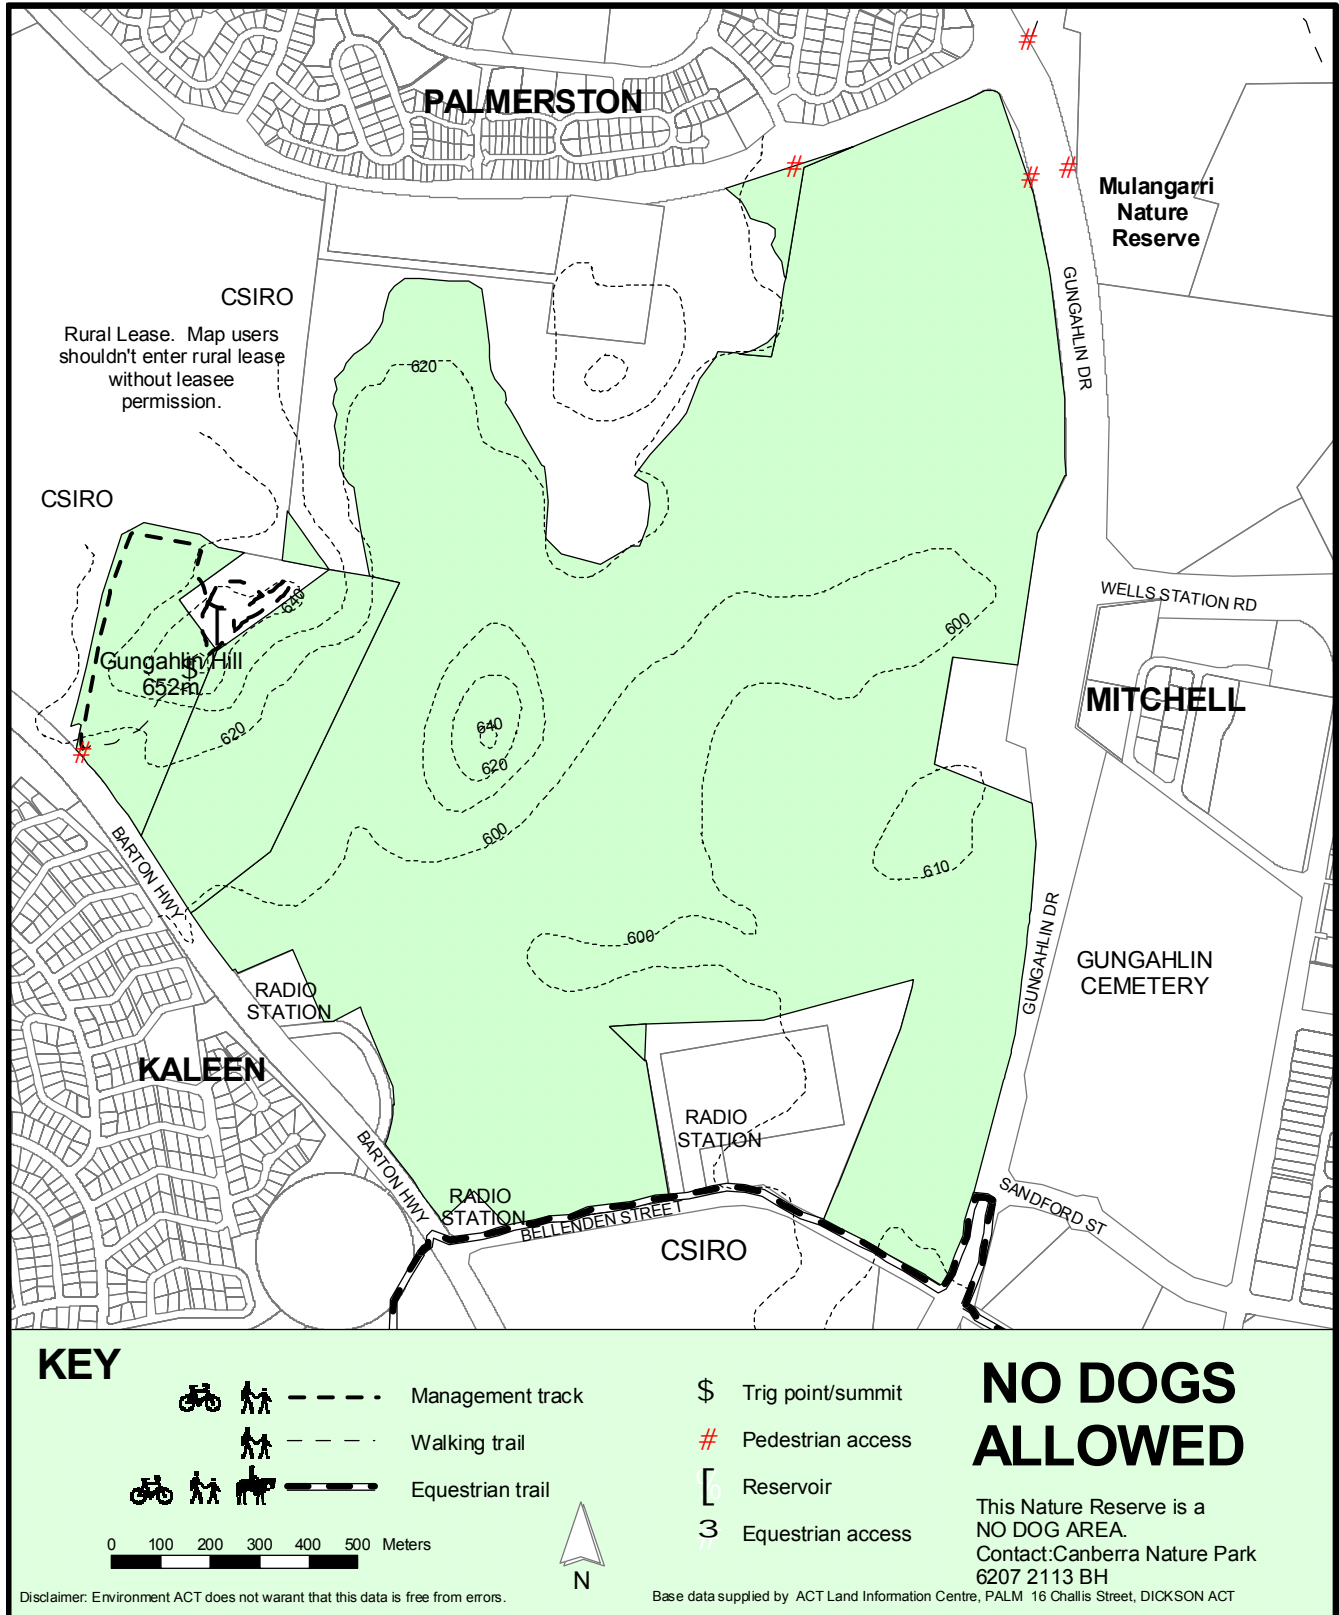

Canberra Nature Park

GUNGADERRA GRASSLANDS NATURE RESERVE

Helpline: (02) 6207 9777
www.environment.act.gov.au

Data copyright © Australian Capital Territory Canberra 2004