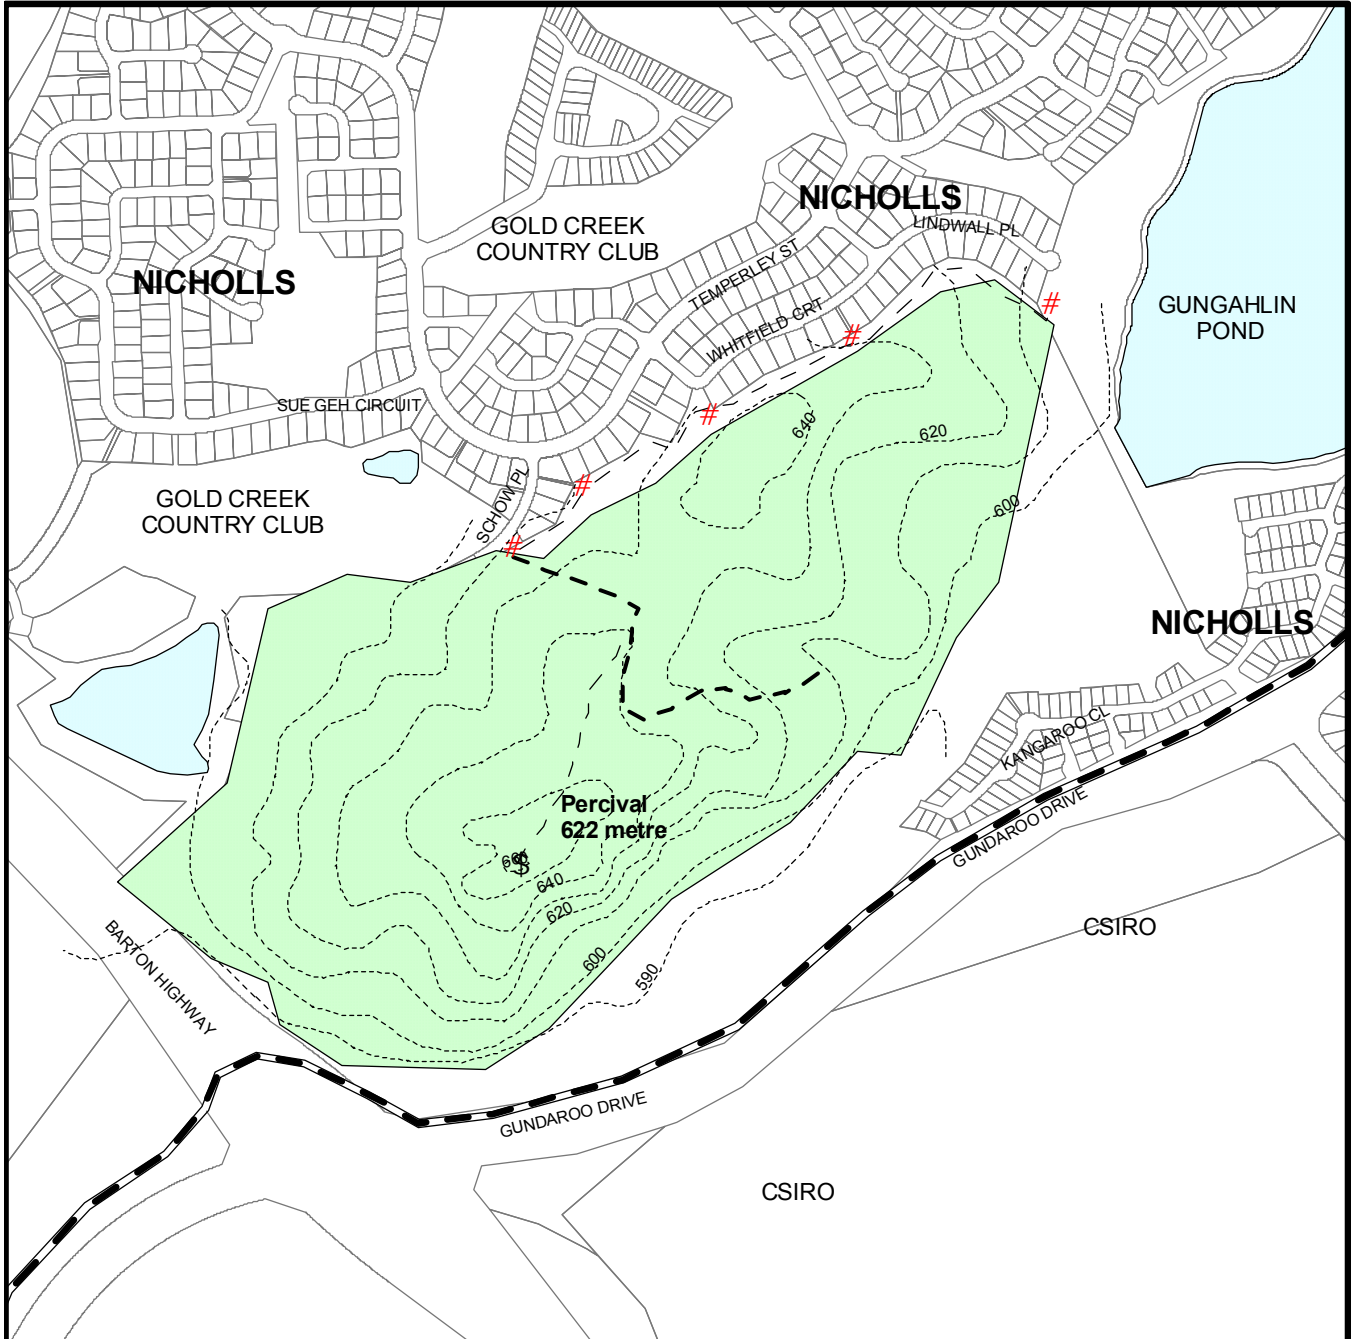

Canberra Nature Park

PERCIVAL HILL RESERVE

KEY

- \$ Trig point/summit
- # Pedestrian access
- [Reservoir
- 3 Equestrian access

DOGS MUST BE ON A LEAD.
This Nature Reserve is not a designated dog exercise area.
Contact: Canberra Nature Park
6207 2113 BH