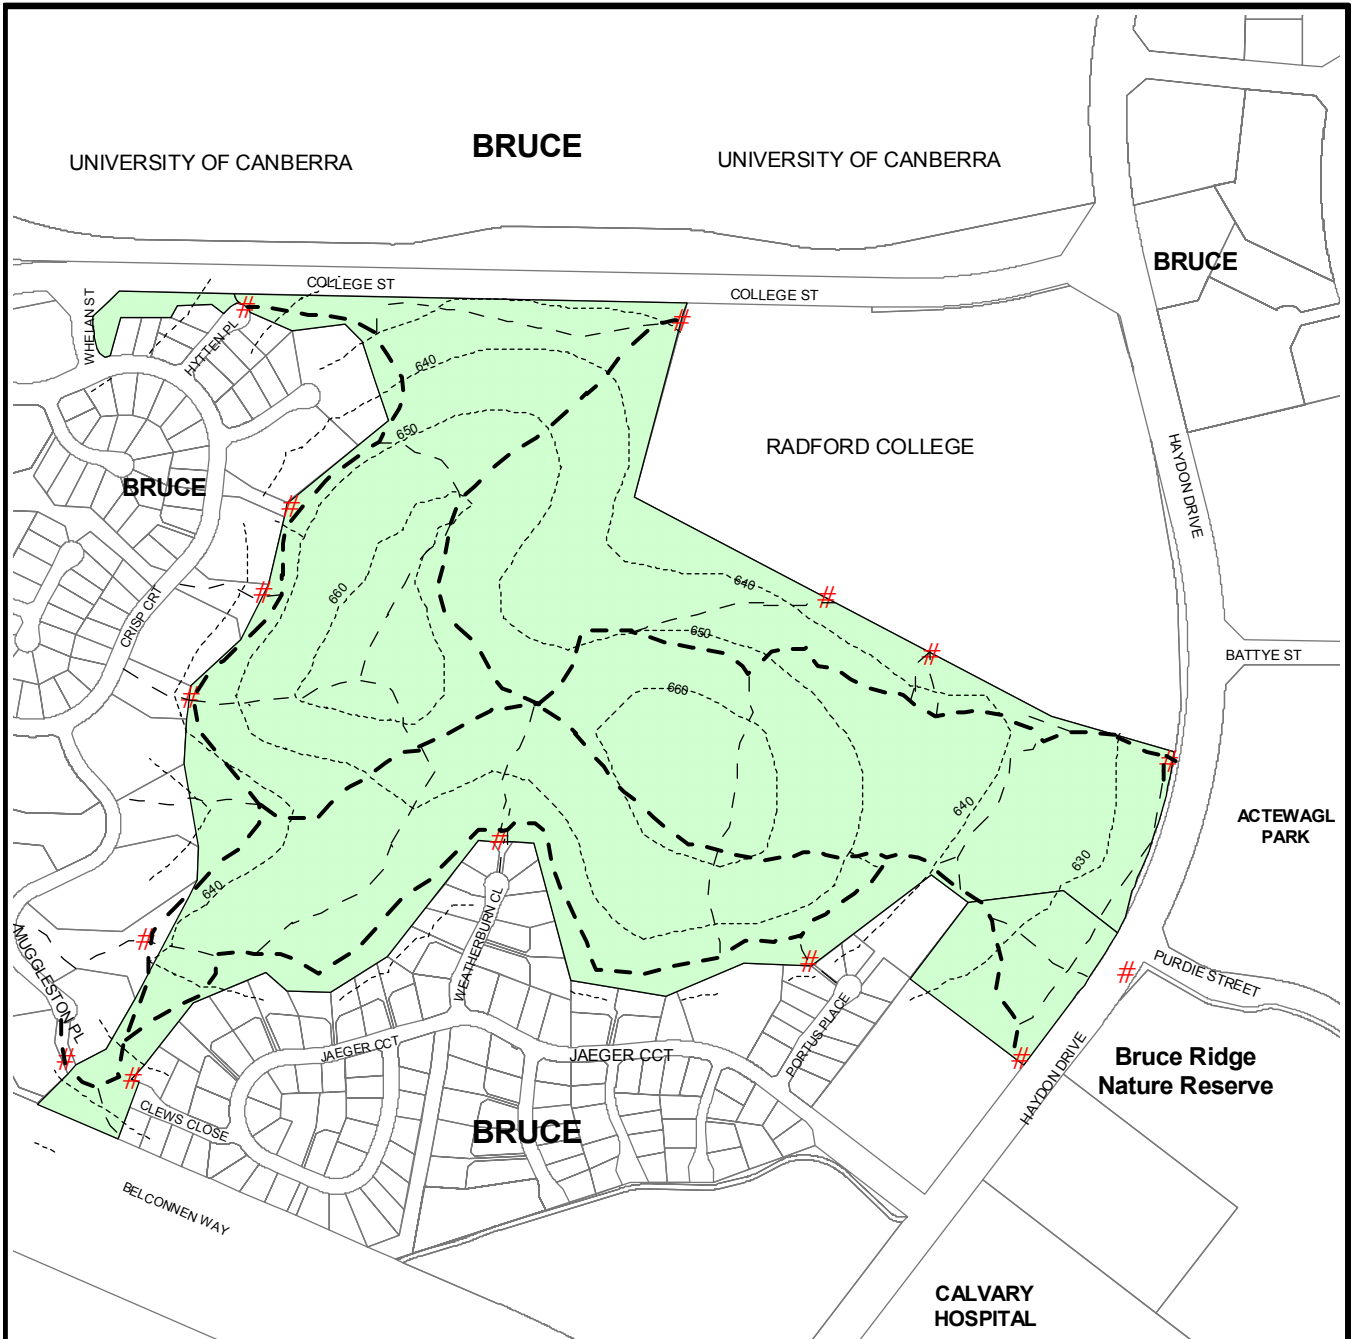

Canberra Nature Park

GOSSAN HILL NATURE RESERVE

KEY

-   - - - Management track
-  - - - Walking trail

- \$ Trig point/summit
- # Pedestrian access
- [Reservoir
- 3 Equestrian access

DOGS MUST BE ON A LEAD.
This Nature Reserve is not a designated dog exercise area.
Contact: Canberra Nature Park
6207 2113 BH

0 100 200 300 400 500 Meters

Disclaimer: Environment ACT does not warrant that this data is free from errors.

Base data supplied by ACT Land Information Centre, PALM 16 Challis Street, DICKSON ACT

Helpline: (02) 6207 9777
www.environment.act.gov.au