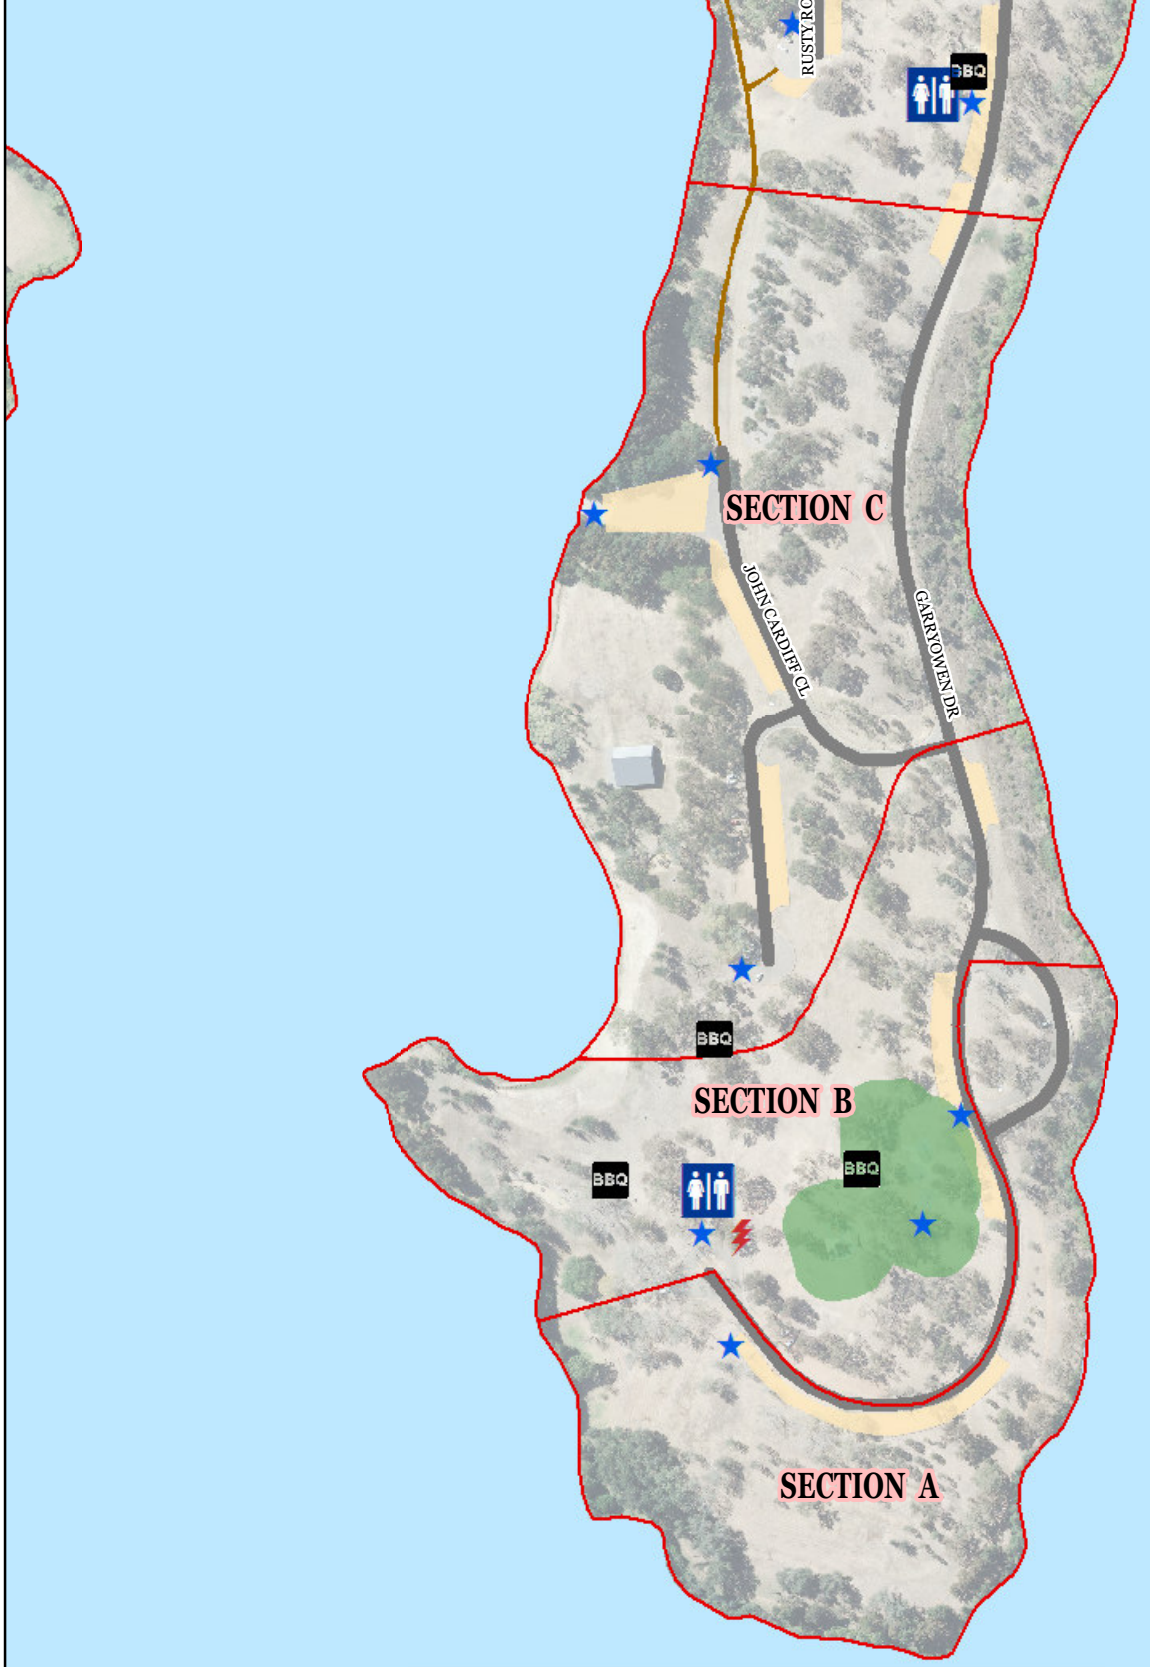

Parks, Conservation and Lands

Park: Black Mountain Peninsula  
 Region: Inner North  
 Suburb: Acton

**Legend**

-  PATHS
-  ROADS
-  PLAYGROUND
-  CARPARKS
-  PARK ZONES
-  SHELTER
-  GATE
-  POWER OUTLET
-  BBQ
-  TOILET

Disclaimer: Parks, Conservation and Lands do not warrant that its data is free from errors.