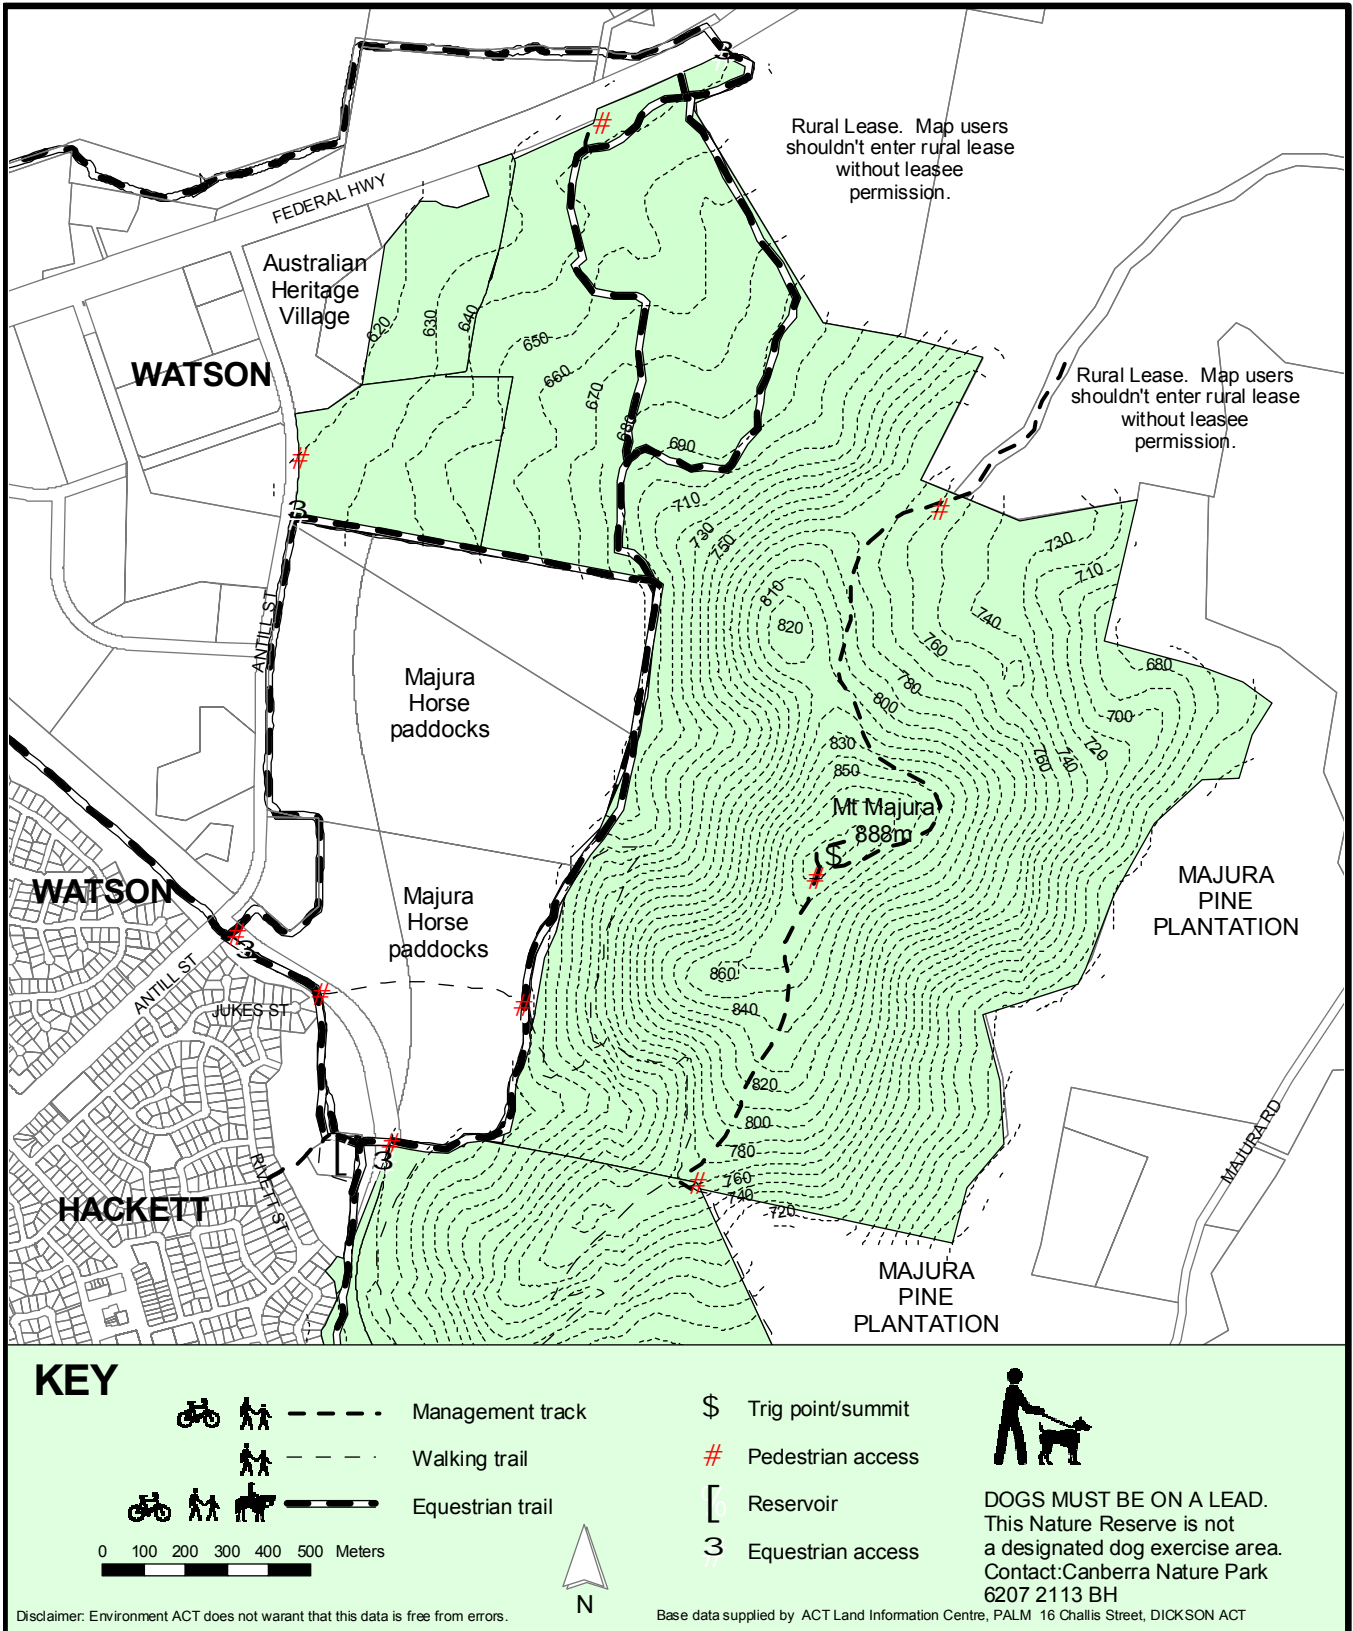

Canberra Nature Park

MT MAJURA NATURE RESERVE

Helpline: (02) 6207 9777
www.environment.act.gov.au

Data copyright © Australian Capital Territory Canberra 2004