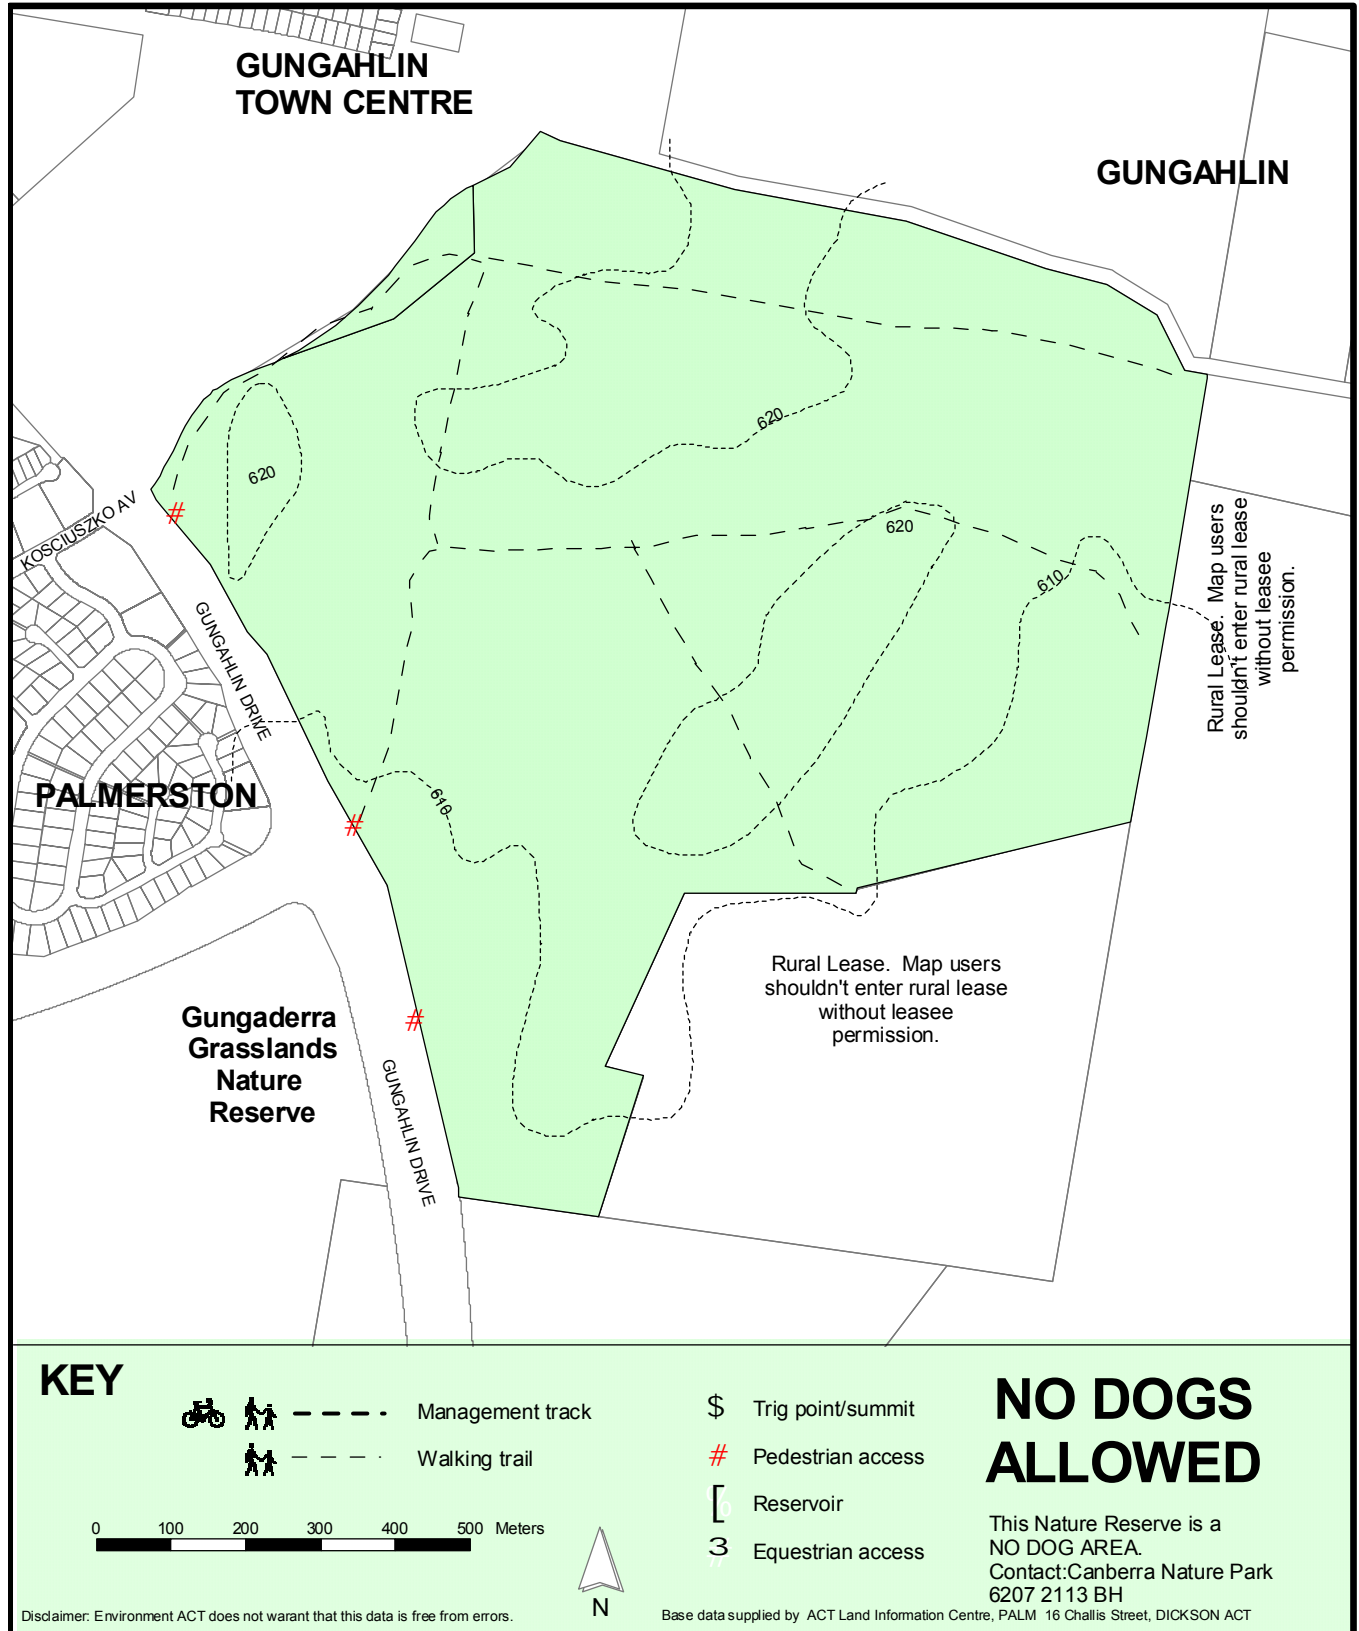

Canberra Nature Park

MULLANGARRI GRASSLANDS NATURE RESERVE

Helpline: (02) 6207 9777
www.environment.act.gov.au

Data copyright © Australian Capital Territory Canberra 2004