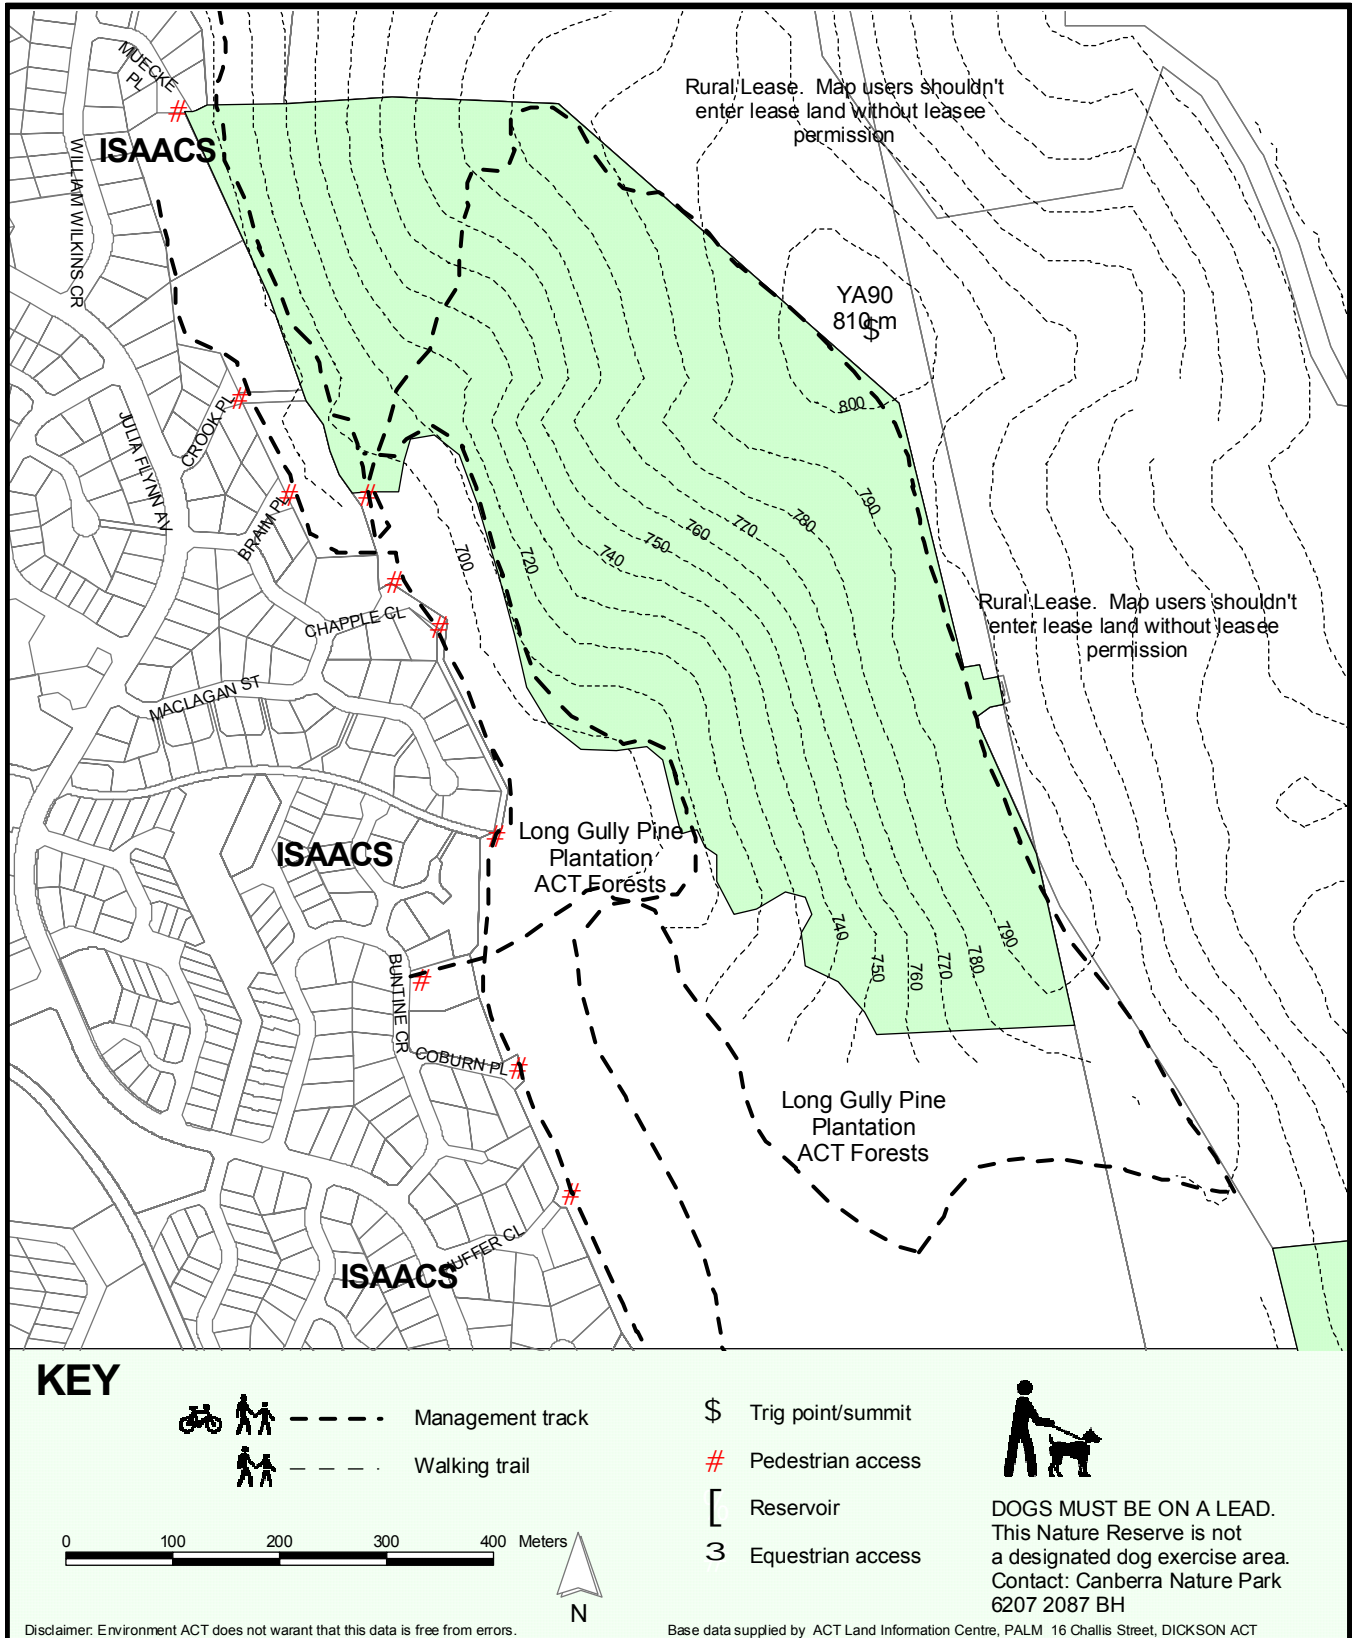

Canberra Nature Park

ISAACS RIDGE NATURE RESERVE

DOGS MUST BE ON A LEAD.
This Nature Reserve is not a designated dog exercise area.
Contact: Canberra Nature Park
6207 2087 BH

Helpline: (02) 6207 9777
www.environment.act.gov.au